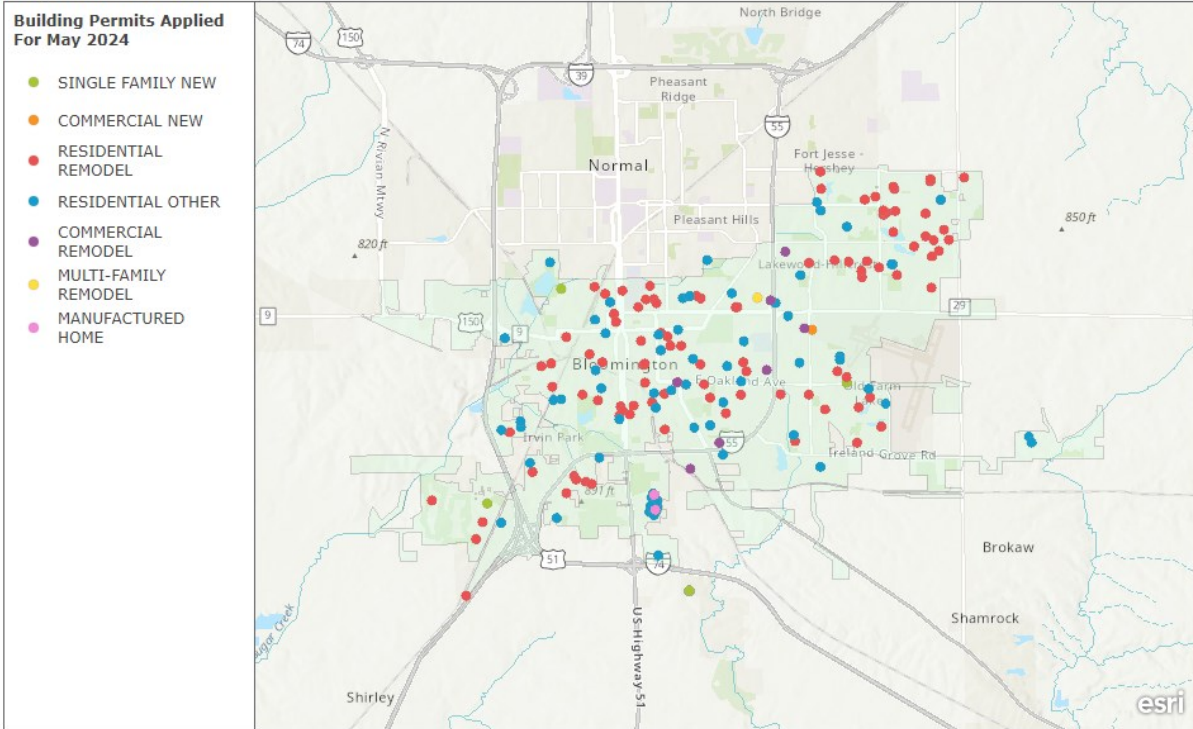

MAY

Building Permit Applications Applied For (Not Yet Issued) 05/01/2024 – 05/31/2024

The following information shows projects applied for, but not yet issued.

May 2024 Permits

Esri, NASA, NGA, USGS | McGIS-McLean County GIS, Esri, TomTom, Garmin, SafeGraph, GeoTechnologies, Inc, METI/NASA, USGS, EPA, NPS, USDA, USFWS

Single-Family Residential

- **9** New Single Family Constructions
- **0** New Multi-Family Construction
- **2** New Manufactured Homes
- These projects are primarily located in the outer portions of the City.

Residential Other Permits

- **77** Residential Other Permits
- These projects are located all throughout the City.

Residential Alterations

- **102** Residential Remodels
- **1** Multi-Family Remodel
- Residential & Multi-Family remodel projects are located all throughout the city.

Commercial

- **1** New Construction
- **8** Alterations/Additions
- These projects are located in the Central & Eastern portion of the city.