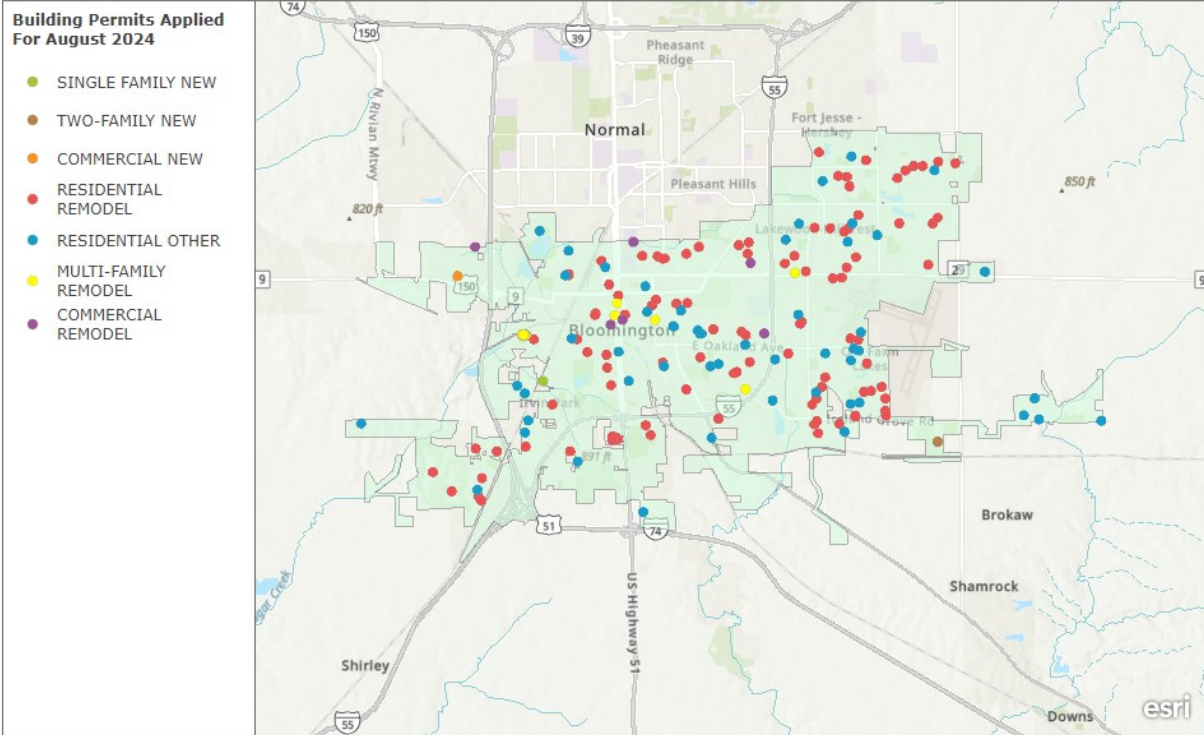

AUGUST

Building Permit Applications Applied For (Not Yet Issued) 08/01/2024 – 08/31/2024

The following information shows projects applied for, but not yet issued.

AUGUST 2024 BUILDING PERMITS

Esri, NASA, NGA, USGS | McGIS-McLean County GIS, Esri, TomTom, Garmin, SafeGraph, GeoTechnologies, Inc, METI/NASA, USGS, EPA, NPS, USDA, USFWS

Single-Family Residential

- **1** New Single Family Constructions
- **2** Two-Family Constructions
- **0** New Multi-Family Construction
- **0** New Manufactured Homes
- These projects are primarily located in the eastern & western portions of the city.

Residential Alterations

- **105** Residential Remodels
- **27** Multi-Family Remodel
- Residential & Multi-Family remodel projects are located all throughout the city.

Residential Other Permits

- **56** Residential Other Permits
- These projects are located all throughout the City.

Commercial

- **2** New Construction
- **6** Alterations/Additions
- These projects are primarily located in the northern portion of the city.