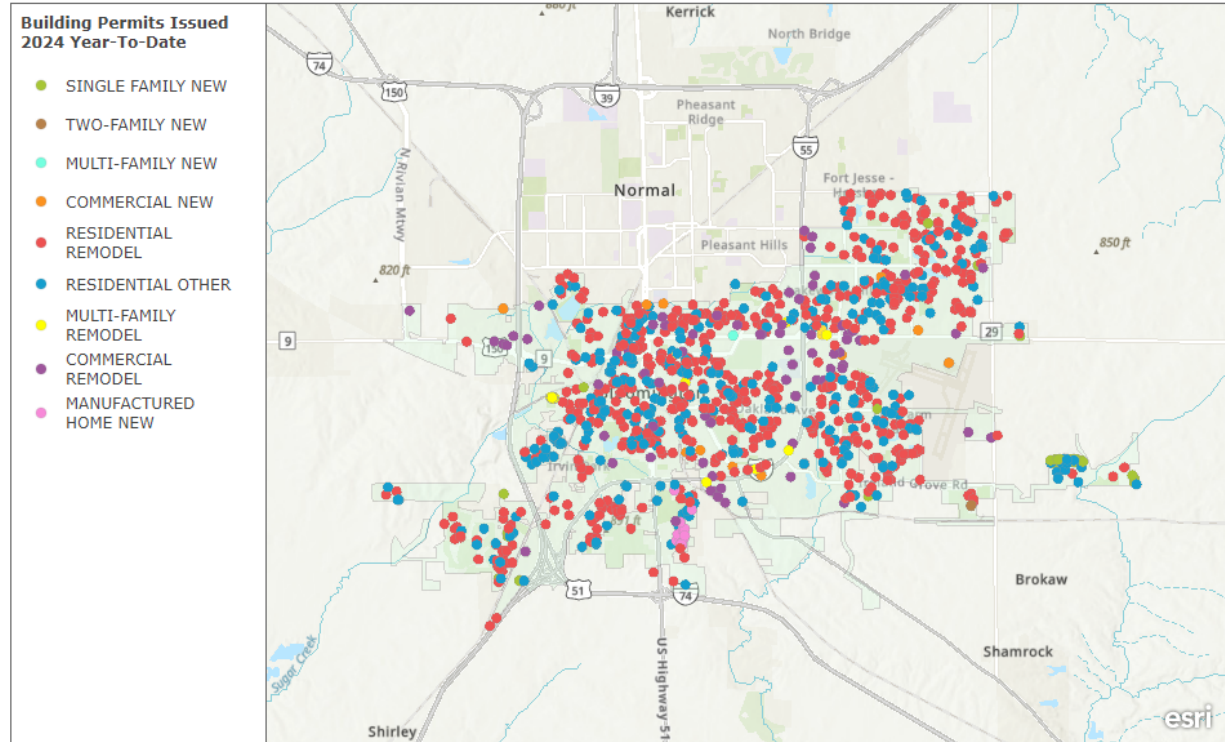

This Year

Building Permit Applications (Issued) **01/01/2024 – 08/31/2024**

2024 YTD RESIDENTIAL & COMMERCIAL BUILDING PERMITS

Esri, NASA, NGA, USGS | McGIS-McLean County GIS, Esri, TomTom, Garmin, SafeGraph, GeoTechnologies, Inc, METI/NASA, USGS, EPA, NPS, USDA, USFWS

Single-Family Residential

- **49** New Residential Constructions
- **2** Two-Family Constructions (2 units)
- **1** Multi-Family Construction (12 units)
- **15** New Manufactured Homes
- These projects are primarily located in the outer portions of the City.

Residential Alterations

- **665** Residential Remodels
- **30** Multi-Family Remodel
- **11** Residential Demolitions
- These projects are located all throughout the city.

Residential Other Permits

- **358** Residential Other Permits
- Residential Demolition Permits
- These projects are located all throughout the City.

Commercial

- **16** New Constructions
- **8** Commercial Demolition Permit
- **111** Alterations/Additions
- These projects are located all throughout the city.