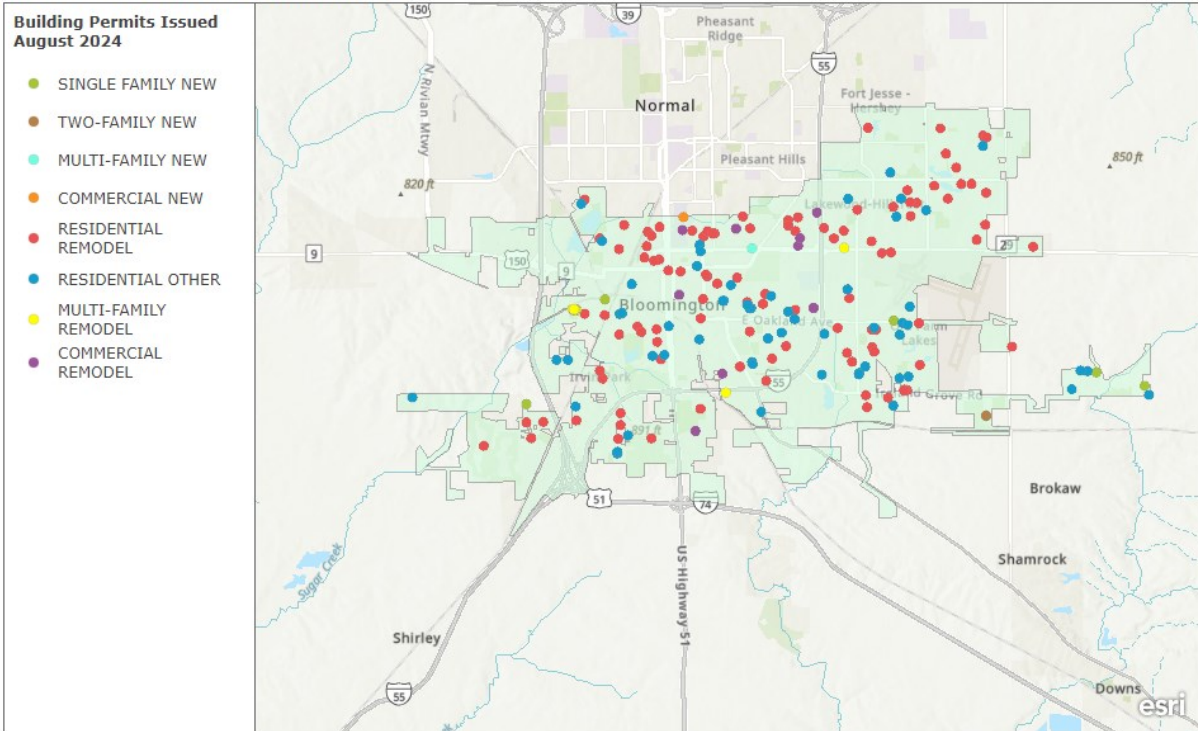

Single-Family Residential

- **1** New Single Family Constructions
- **2** Two-Family Constructions
- **0** New Multi-Family Construction
- **0** New Manufactured Homes
- These projects are primarily located in the eastern & western portions of the city.

Residential Alterations

- **105** Residential Remodels
- **27** Multi-Family Remodel
- Residential & Multi-Family remodel projects are located all throughout the city.

Residential Other Permits

- **56** Residential Other Permits
- These projects are located all throughout the City.

AUGUST 2024 BUILDING PERMITS

Esri, NASA, NGA, USGS | McGIS-McLean County GIS, Esri, TomTom, Garmin, SafeGraph, GeoTechnologies, Inc, METI/NASA, USGS, EPA, NPS, USDA, USFWS

Single-Family Residential

- **5** New Single-Family Constructions
- **2** Two-Family Constructions
- **1** Multi-Family Construction
- **0** New Manufactured Homes
- These projects are primarily located in the outer portions of the city.