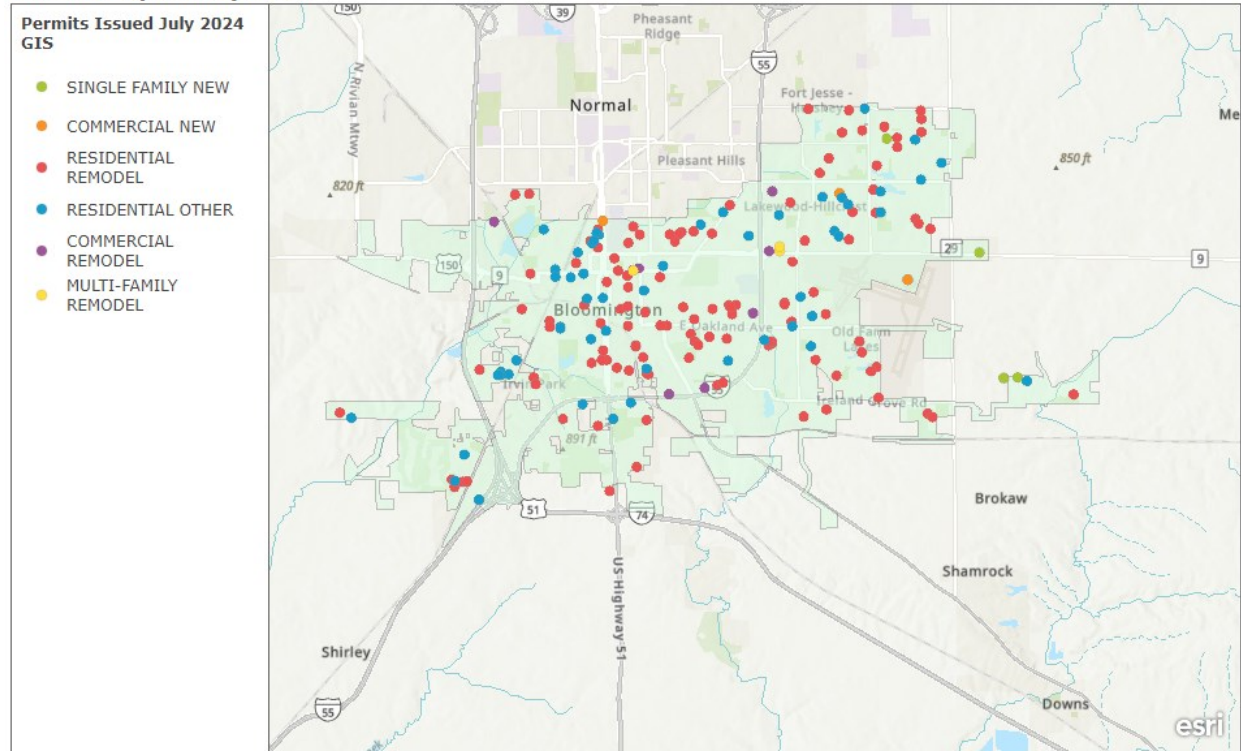

Single-Family Residential

- **7** New Single Family Constructions
- **0** New Multi-Family Construction
- **0** New Manufactured Homes
- These projects are primarily located in the east portions of the City.

Residential Other Permits

- **74** Residential Other Permits
- These projects are located all throughout the City.

Residential Alterations

- **96** Residential Remodels
- **3** Multi-Family Remodel
- Residential & Multi-Family remodel projects are located all throughout the city.

Permits Report July 2024

Esri, NASA, NGA, USGS | McGIS-McLean County GIS, Esri, TomTom, Garmin, SafeGraph, GeoTechnologies, Inc, METI/NASA, USGS, EPA, NPS, USDA, USFWS

Single-Family Residential

- **6** New Single-Family Constructions
- **0** New Manufactured Homes
- These projects are primarily located in the eastern portion of the City.