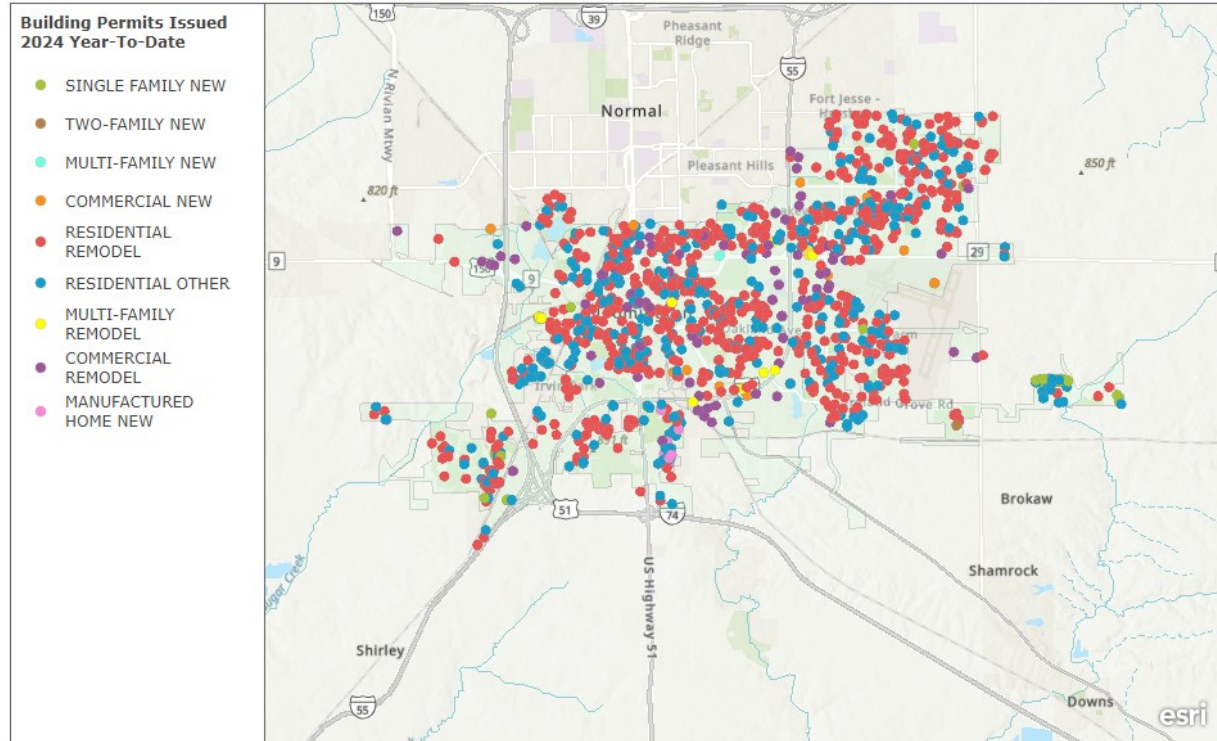

This Year

Building Permit Applications (Issued) **01/01/2024 – 09/30/2024**

2024 YTD RESIDENTIAL & COMMERCIAL BUILDING PERMITS

Esri, NASA, NGA, USGS | McGIS-McLean County GIS, Esri, TomTom, Garmin, SafeGraph, GeoTechnologies, Inc, METI/NASA, USGS, EPA, NPS, USDA, USFWS

Single-Family Residential

- **52** New Residential Constructions
- **2** Two-Family Constructions (2 units)
- **1** Multi-Family Construction (12 units)
- **17** New Manufactured Homes
- These projects are primarily located in the outer portions of the City.

Residential Alterations

- **790** Residential Remodels
- **33** Multi-Family Remodel
- These projects are located all throughout the city.

Residential Other Permits

- **422** Residential Other Permits
- **13** Residential Demolitions
- These projects are located all throughout the City.

Commercial

- **17** New Constructions
- **11** Commercial Demolition Permit
- **122** Alterations/Additions
- These projects are located all throughout the city.