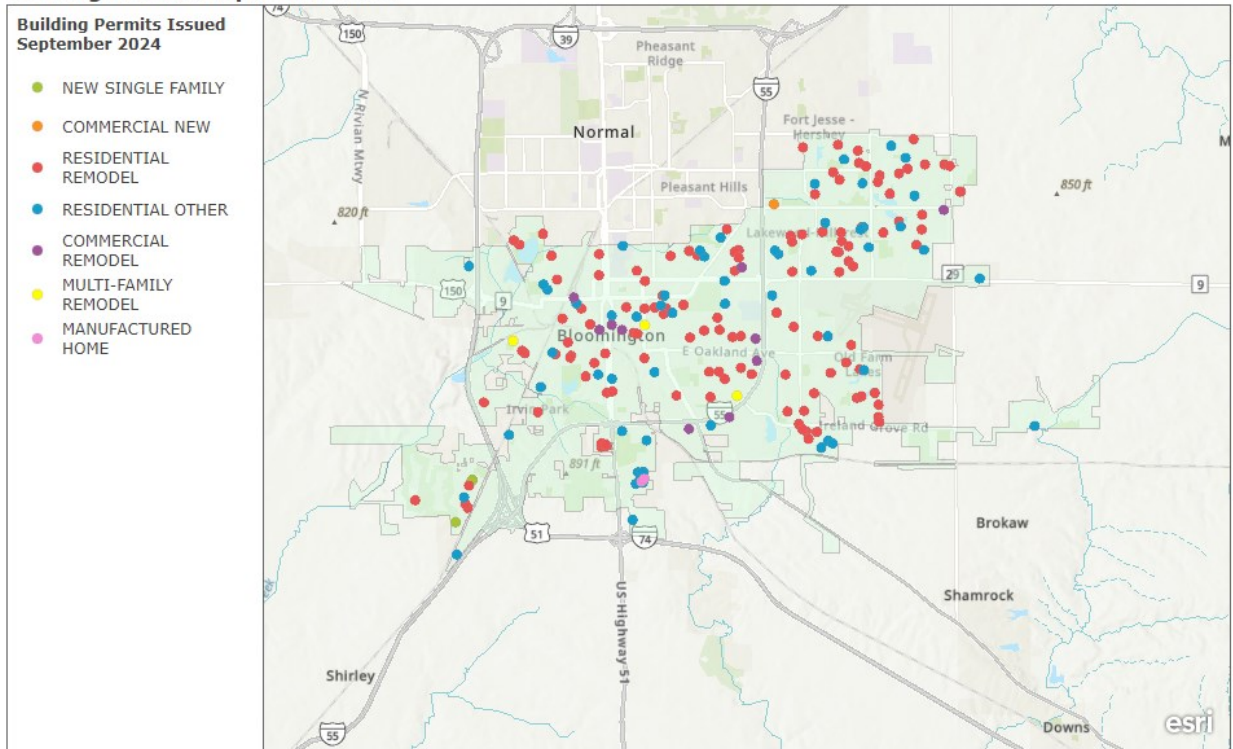

Single-Family Residential

- **3** New Single Family Constructions
- **0** Two-Family Constructions
- **0** New Multi-Family Construction
- **3** New Manufactured Homes
- These projects are primarily located in the western portion of the city.

Residential Alterations

- **95** Residential Remodels
- **0** Multi-Family Remodel
- Residential & Multi-Family remodel projects are located all throughout the city.

Residential Other Permits

- **62** Residential Other Permits
- These projects are located all throughout the City.

Building Permits September 2024

Esri, NASA, NGA, USGS | McGIS-McLean County GIS, Esri, TomTom, Garmin, SafeGraph, GeoTechnologies, Inc, METI/NASA, USGS, EPA, NPS, USDA, USFWS

Single-Family Residential

- **3** New Single-Family Constructions
- **0** Two-Family Constructions
- **0** Multi-Family Construction
- **2** New Manufactured Homes
- These projects are primarily located in the southern portions of the city.