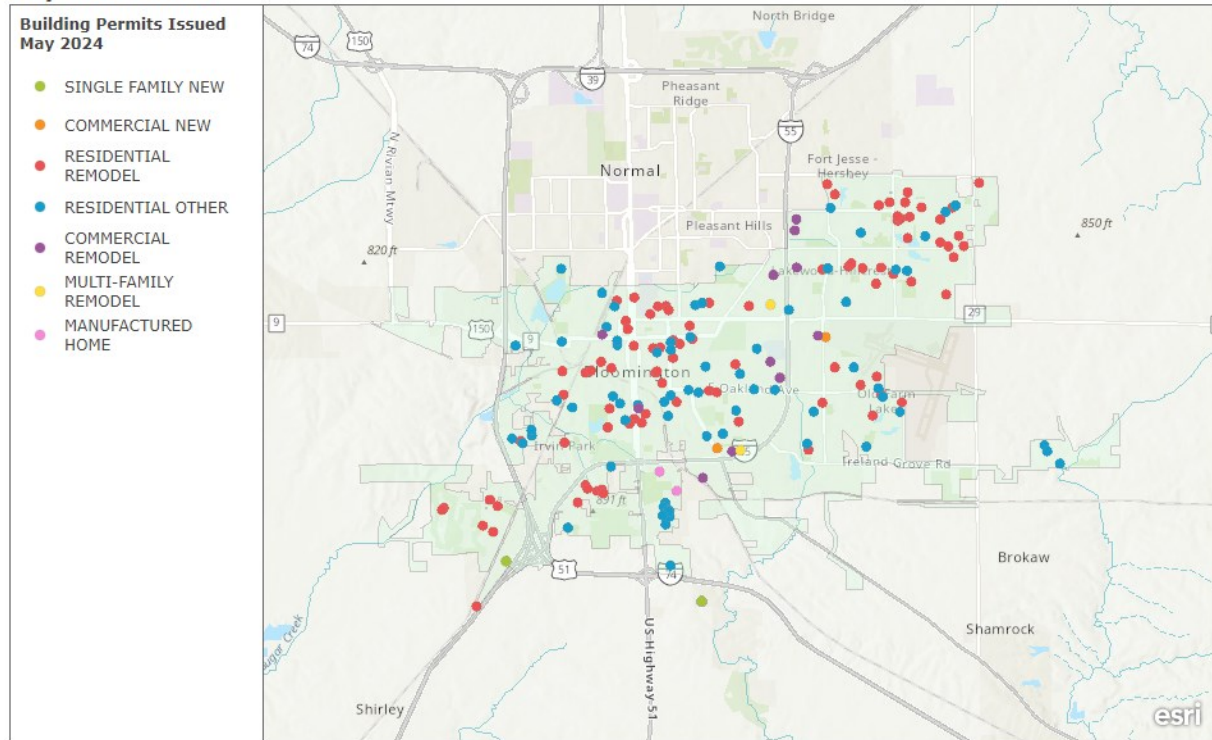

Single-Family Residential

- **9** New Single Family Constructions
- **0** New Multi-Family Construction
- **2** New Manufactured Homes
- These projects are primarily located in the outer portions of the City.

Residential Other Permits

- **77** Residential Other Permits
- These projects are located all throughout the City.

Residential Alterations

- **102** Residential Remodels
- **1** Multi-Family Remodel
- Residential & Multi-Family remodel projects are located all throughout the city.

May 2024 Permits

Esri, NASA, NGA, USGS | McGIS-McLean County GIS, Esri, TomTom, Garmin, SafeGraph, GeoTechnologies, Inc, METI/NASA, USGS, EPA, NPS, USDA, USFWS

Single-Family Residential

- **7** New Single-Family Constructions
- **2** New Manufactured Homes
- These projects are primarily located in the southern portion of the City.