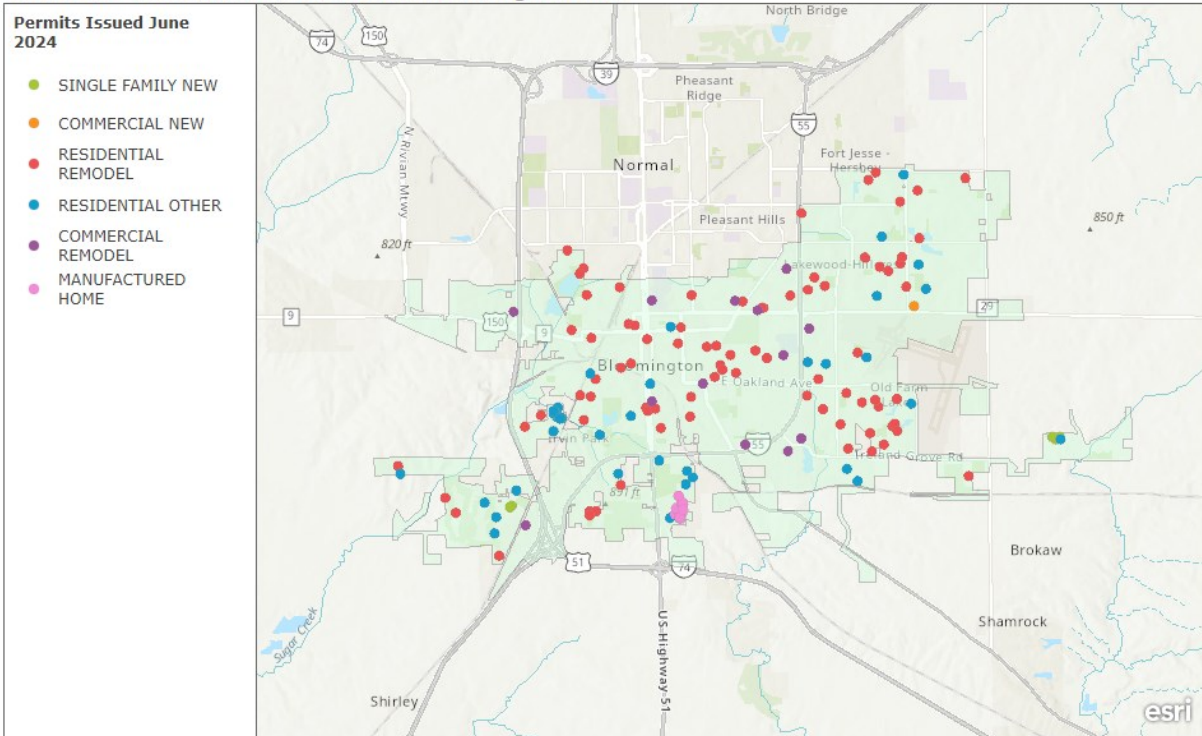

Building Permits Issued 06/01/2024 – 06/30/2024.

The following information highlights projects for which a permit has been issued.

June 2024 Residential & Commercial Building Permits

Esri, NASA, NGA, USGS | McGIS-McLean County GIS, Esri, TomTom, Garmin, SafeGraph, GeoTechnologies, Inc, METI/NASA, USGS, EPA, NPS, USDA, USFWS

Single-Family Residential

- **5** New Single-Family Constructions
- **13** New Manufactured Homes
- These projects are primarily located in the southern portion of the City.

Residential Alterations

- **83** Residential Remodels
- **0** Multi-Family Remodel
- Residential & Multi-Family remodel projects are located all throughout the city.

Residential Other Permits

- **59** Residential Other Permits
- **1** Residential Demolition Permit
- These projects are located all throughout the City.

Commercial

- **1** New Constructions
- **3** Commercial Demolition Permit
- **13** Alterations/Additions
- These projects are located in the Central & Easter portions of the city.