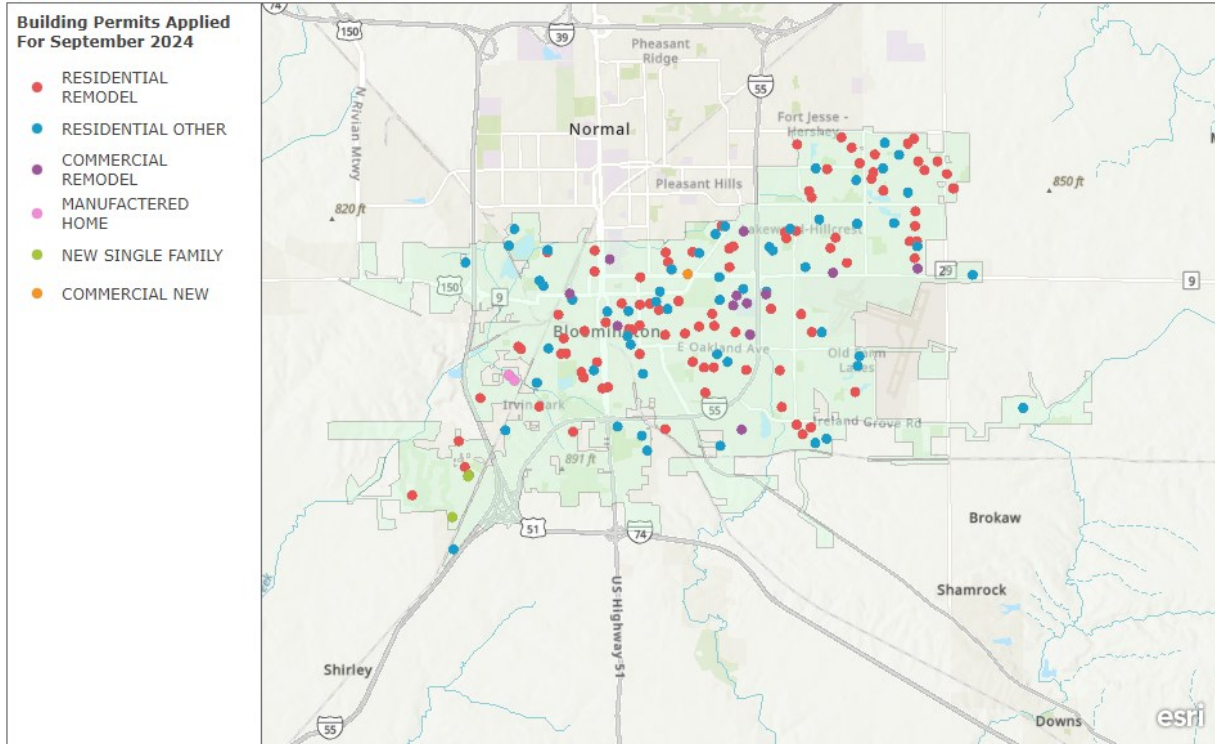

SEPTEMBER

Building Permit Applications Applied For (Not Yet Issued) 09/01/2024 – 09/30/2024

The following information shows projects applied for, but not yet issued.

Building Permits September 2024

Esri, NASA, NGA, USGS | McGIS-McLean County GIS, Esri, TomTom, Garmin, SafeGraph, GeoTechnologies, Inc, METI/NASA, USGS, EPA, NPS, USDA, USFWS

Single-Family Residential

- **3** New Single Family Constructions
- **0** Two-Family Constructions
- **0** New Multi-Family Construction
- **3** New Manufactured Homes
- These projects are primarily located in the western portion of the city.

Residential Alterations

- **95** Residential Remodels
- **0** Multi-Family Remodel
- Residential & Multi-Family remodel projects are located all throughout the city.

Residential Other Permits

- **62** Residential Other Permits
- These projects are located all throughout the City.