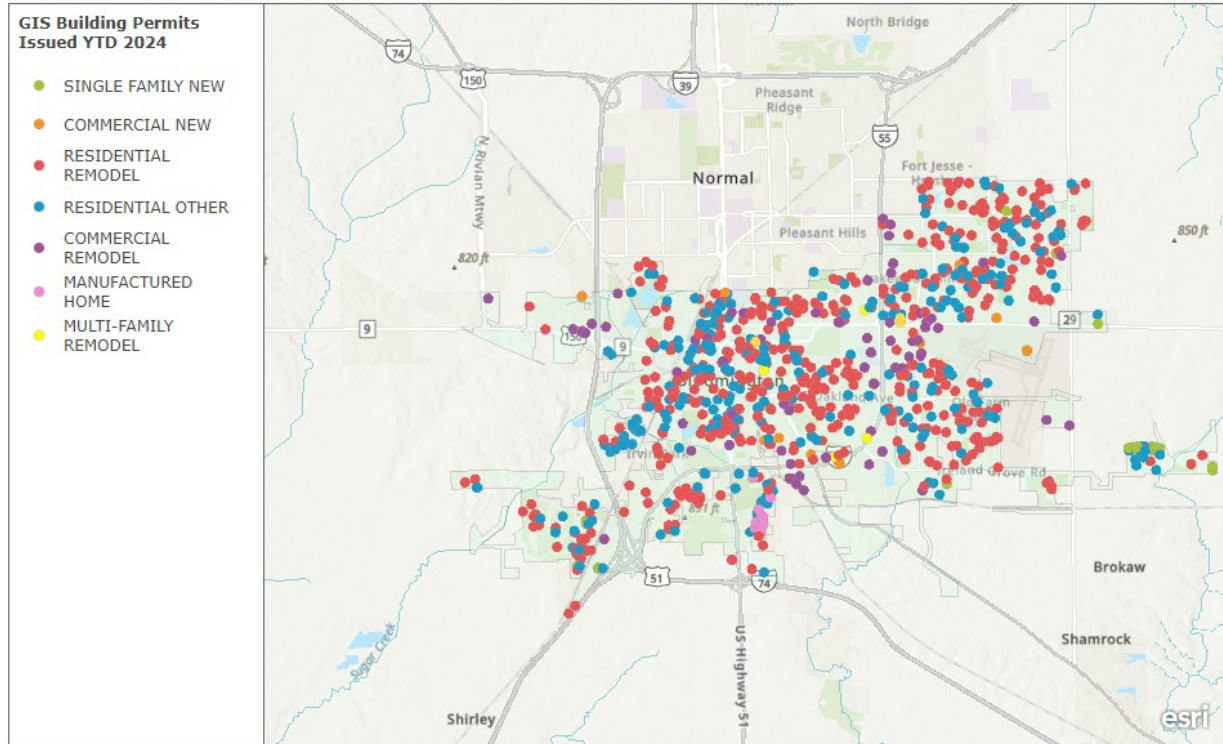

This Year

Building Permit Applications (Issued) 01/01/2024 – 07/31/2024

2024 YTD RESIDENTIAL & COMMERCIAL BUILDING PERMITS

Esri, NASA, NGA, USGS | McGIS-McLean County GIS, Esri, TomTom, Garmin, SafeGraph, GeoTechnologies, Inc, METI/NASA, USGS, EPA, NPS, USDA, USFWS

Single-Family Residential

- **44** New Residential Constructions
- **15** New Manufactured Homes
- These projects are primarily located in the outer portions of the City.

Residential Alterations

- **560** Residential Remodels
- **9** Multi-Family Remodel
- **10** Residential Demolitions
- Residential & Multi-Family remodel projects are located all throughout the city.

Residential Other Permits

- **299** Residential Other Permits
- Residential Demolition Permits
- These projects are located all throughout the City.

Commercial

- **15** New Constructions
- **8** Commercial Demolition Permit
- **101** Alterations/Additions
- These projects are located all throughout the city.