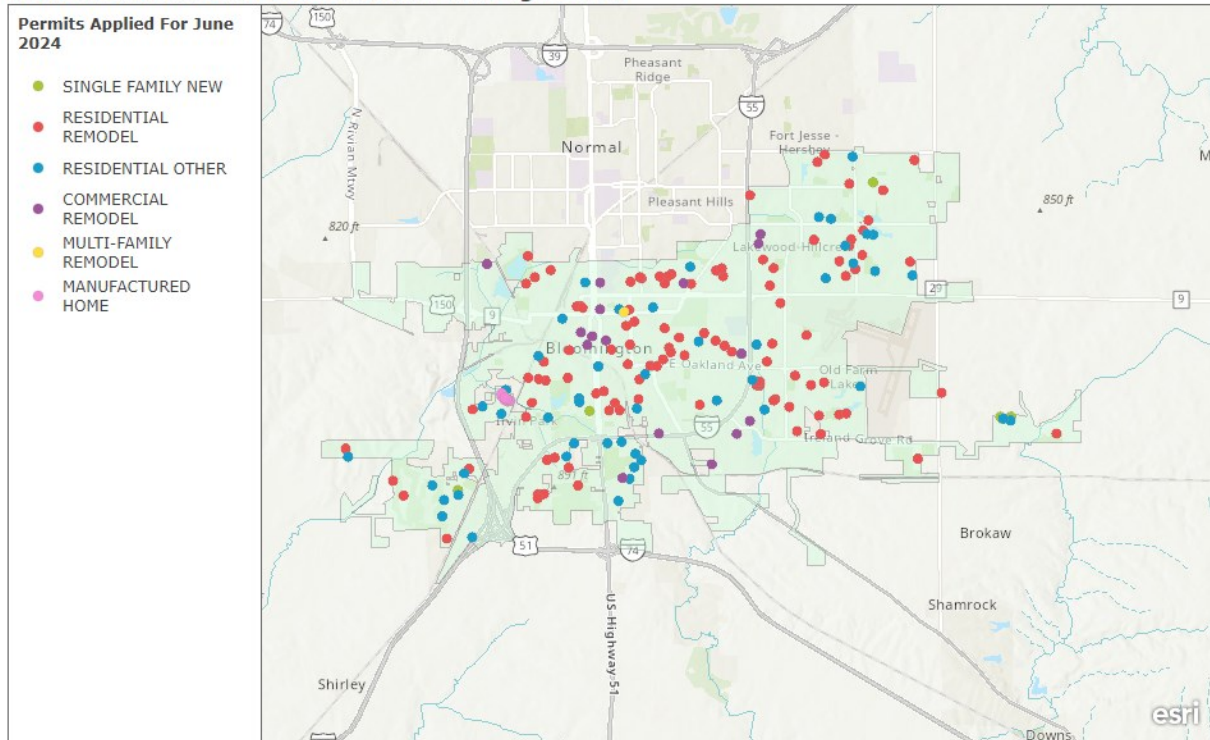

- **44** New Residential Constructions
- **15** New Manufactured Homes
- These projects are primarily located in the outer portions of the City.

Residential Alterations

- **560** Residential Remodels
- **9** Multi-Family Remodel
- **10** Residential Demolitions
- Residential & Multi-Family remodel projects are located all throughout the city.

Residential Other Permits

- **299** Residential Other Permits
- Residential Demolition Permits
- These projects are located all throughout the City.

Commercial

- **15** New Constructions
- **8** Commercial Demolition Permit
- **101** Alterations/Additions
- These projects are located all throughout the city.

Esri, NASA, NGA, USGS | McGIS-McLean County GIS, Esri, TomTom, Garmin, SafeGraph, GeoTechnologies, Inc, METI/NASA, USGS, EPA, NPS, USDA, USFWS

Single-Family Residential

- **6** New Single Family Constructions
- **0** New Multi-Family Construction
- **15** New Manufactured Homes
- These projects are primarily located in the east, west, and central portions of the City.