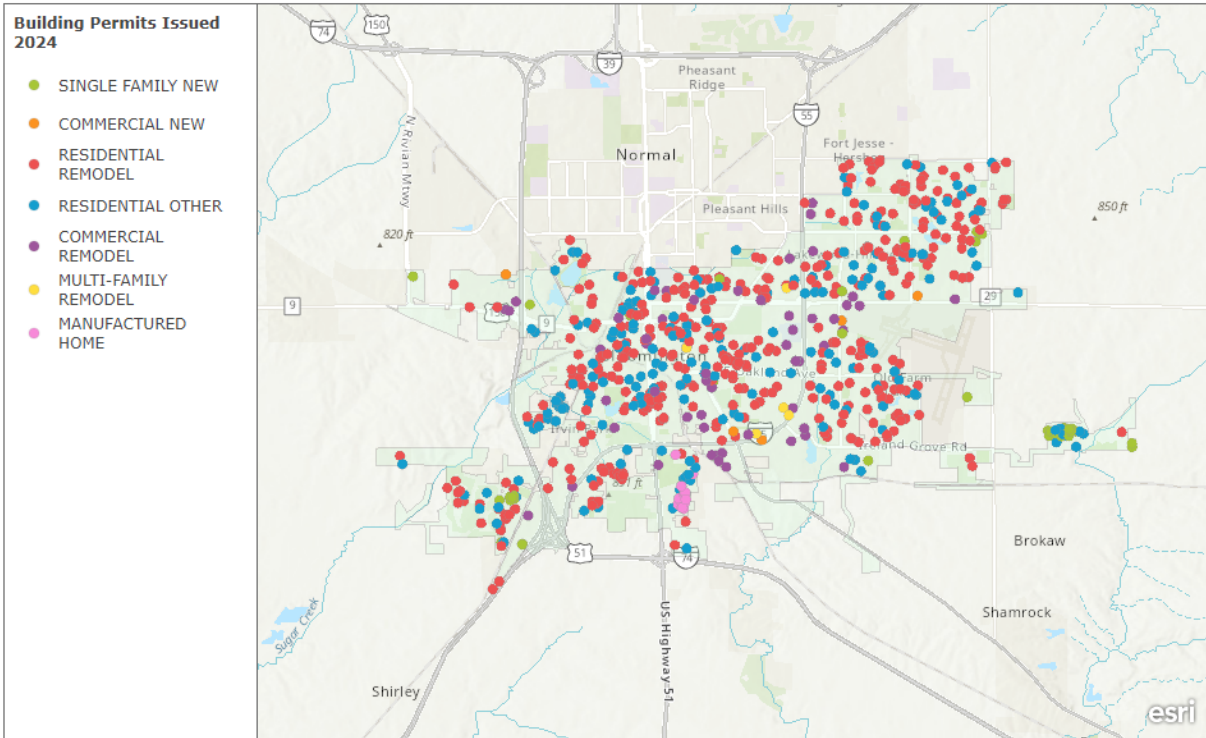

This Year

Building Permit Applications (Issued) **01/01/2024 – 06/30/2024**

2024 YTD RESIDENTIAL & COMMERCIAL BUILDING PERMITS

Esri, NASA, NGA, USGS | McGIS-McLean County GIS, Esri, TomTom, Garmin, SafeGraph, GeoTechnologies, Inc, METI/NASA, USGS, EPA, NPS, USDA, USFWS

Single-Family Residential

- **38** New Residential Constructions
- **15** New Manufactured Homes
- These projects are primarily located in the outer portions of the City.

Residential Alterations

- **439** Residential Remodels
- **6** Multi-Family Remodel
- **8** Residential Demolitions
- Residential & Multi-Family remodel projects are located all throughout the city.

Residential Other Permits

- **233** Residential Other Permits
- Residential Demolition Permits
- These projects are located all throughout the City.

Commercial

- **10** New Constructions
- **8** Commercial Demolition Permit
- **91** Alterations/Additions
- These projects are located all throughout the city