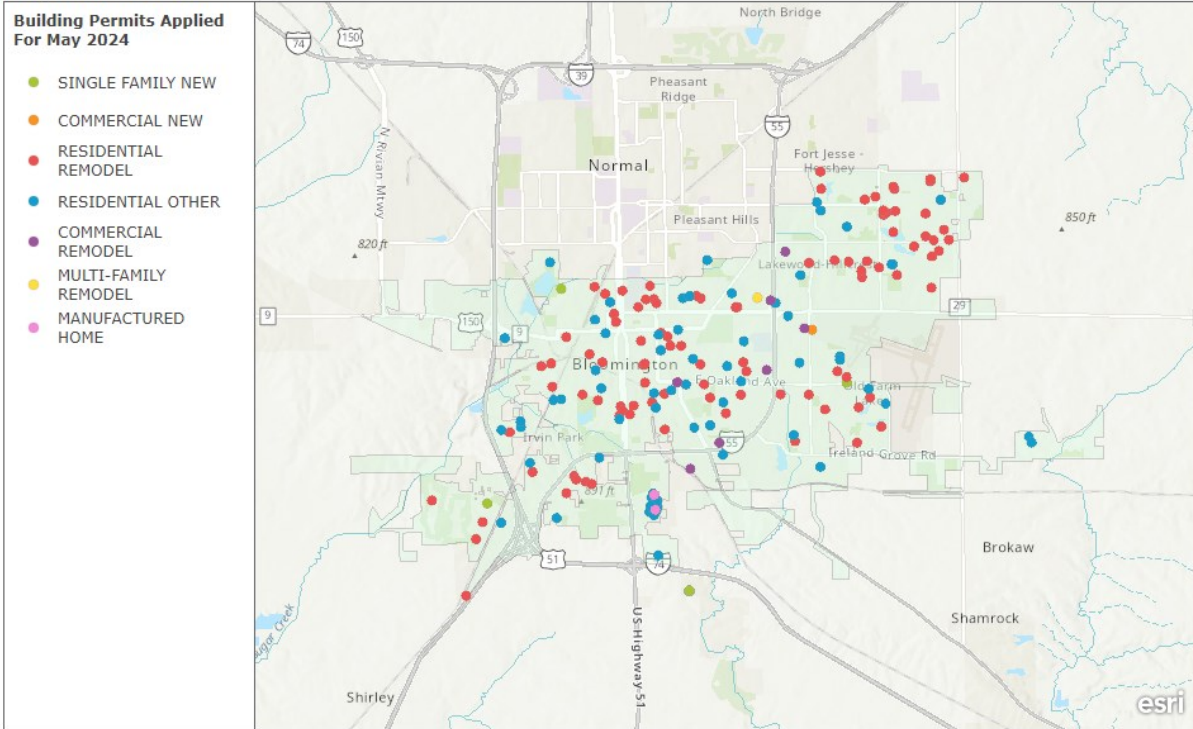

MAY

Building Permit Applications Applied For (Not Yet Issued) 05/01/2024 – 05/31/2024

The following information shows projects applied for, but not yet issued.

May 2024 Permits

Esri, NASA, NGA, USGS | McGIS-McLean County GIS, Esri, TomTom, Garmin, SafeGraph, GeoTechnologies, Inc, METI/NASA, USGS, EPA, NPS, USDA, USFWS

Single-Family Residential

- **9** New Single Family Constructions
- **0** New Multi-Family Construction
- **2** New Manufactured Homes
- These projects are primarily located in the outer portions of the City.

Residential Other Permits

- **77** Residential Other Permits
- These projects are located all throughout the City.

Residential Alterations

- **102** Residential Remodels
- **1** Multi-Family Remodel
- Residential & Multi-Family remodel projects are located all throughout the city.