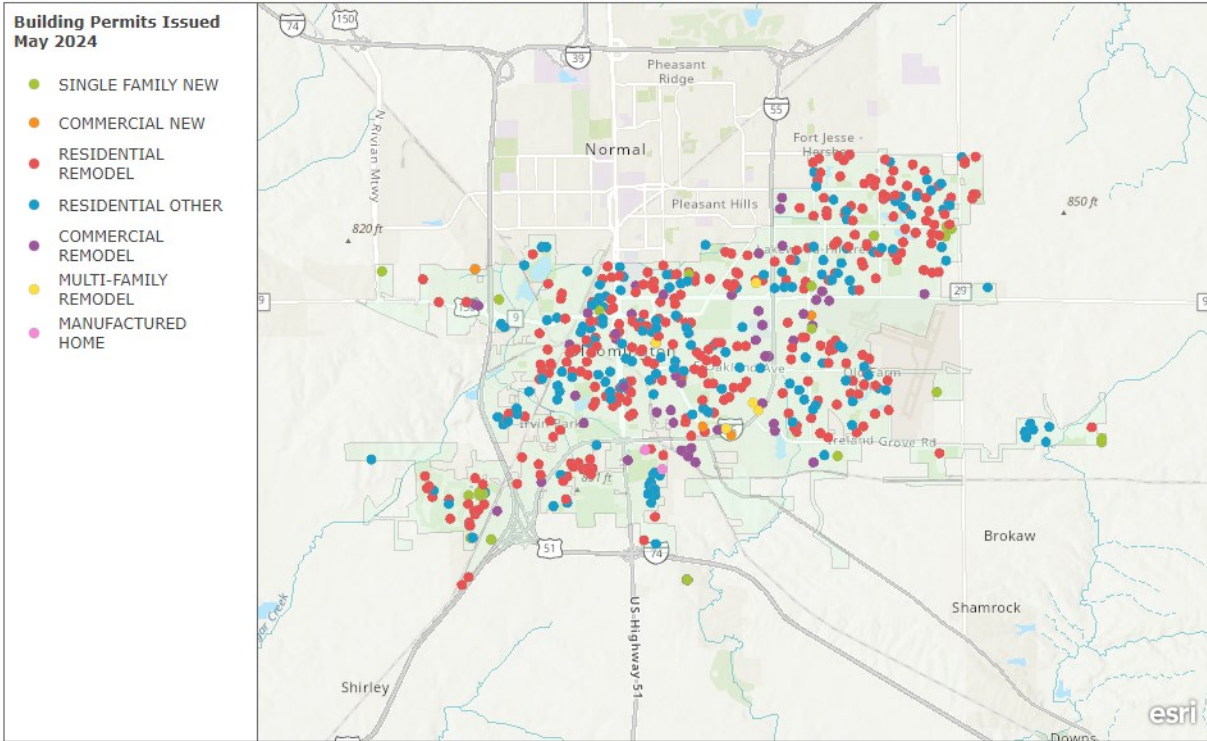

This Year

Building Permit Applications (Issued) **01/01/2024 – 05/31/2024**

2024 YTD RESIDENTIAL & COMMERCIAL BUILDING PERMITS

Esri, NASA, NGA, USGS | McGIS-McLean County GIS, Esri, TomTom, Garmin, SafeGraph, GeoTechnologies, Inc, METI/NASA, USGS, EPA, NPS, USDA, USFWS

Single-Family Residential

- **33** New Residential Constructions
- **2** New Manufactured Homes
- These projects are primarily located in the outer portions of the City.

Residential Alterations

- **356** Residential Remodels
- **6** Multi-Family Remodel
- **7** Residential Demolitions
- Residential & Multi-Family remodel projects are located all throughout the city.

Residential Other Permits

- **174** Residential Other Permits
- Residential Demolition Permits
- These projects are located all throughout the City.

Commercial

- **9** New Constructions
- **4** Commercial Demolition Permit
- **78** Alterations/Additions
- **5** Commercial Demolitions
- These projects are located all throughout the city