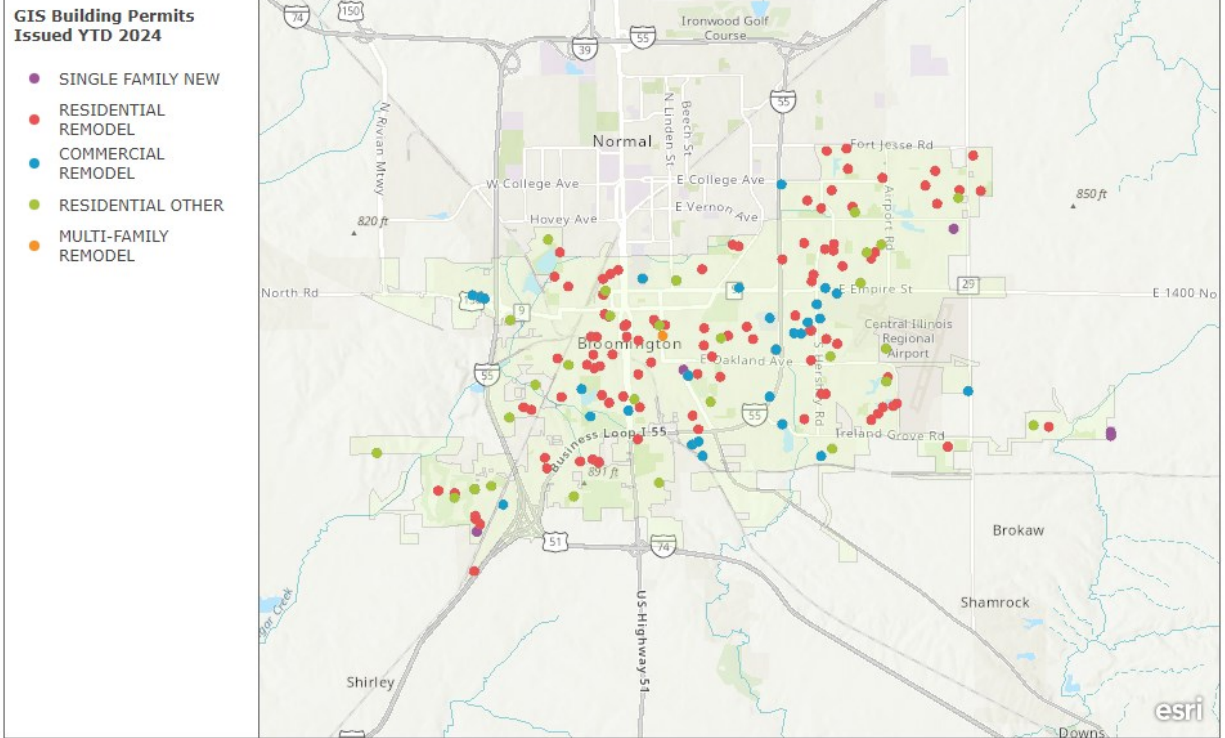

BUILDING PERMITS FEB 2024

Esri, NASA, NGA, USGS | McGIS-McLean County GIS, Esri, TomTom, Garmin, SafeGraph, GeoTechnologies, Inc, METI/NASA, USGS, EPA, NPS, USDA, USFWS

Single-Family Residential

- **6** New Single Family Constructions
- These projects are primarily located in the southwestern portions of the City.

Residential Alterations

- **44** Residential Remodels
- **1** Multi-Family Remodel
- Residential & Multi-Family remodel projects are located all throughout the city.

Residential Other Permits

- **20** Residential Other Permits
- **No** Residential Demolition Permits
- These projects are located all throughout the City.

BUILDING PERMITS FEB 2024

Esri, NASA, NGA, USGS | McGIS-McLean County GIS, Esri, TomTom, Garmin, SafeGraph, GeoTechnologies, Inc, METI/NASA, USGS, EPA, NPS, USDA, USFWS

Single-Family Residential

- **12** New Residential Constructions
- These projects are primarily located in the southwestern portions of the City.