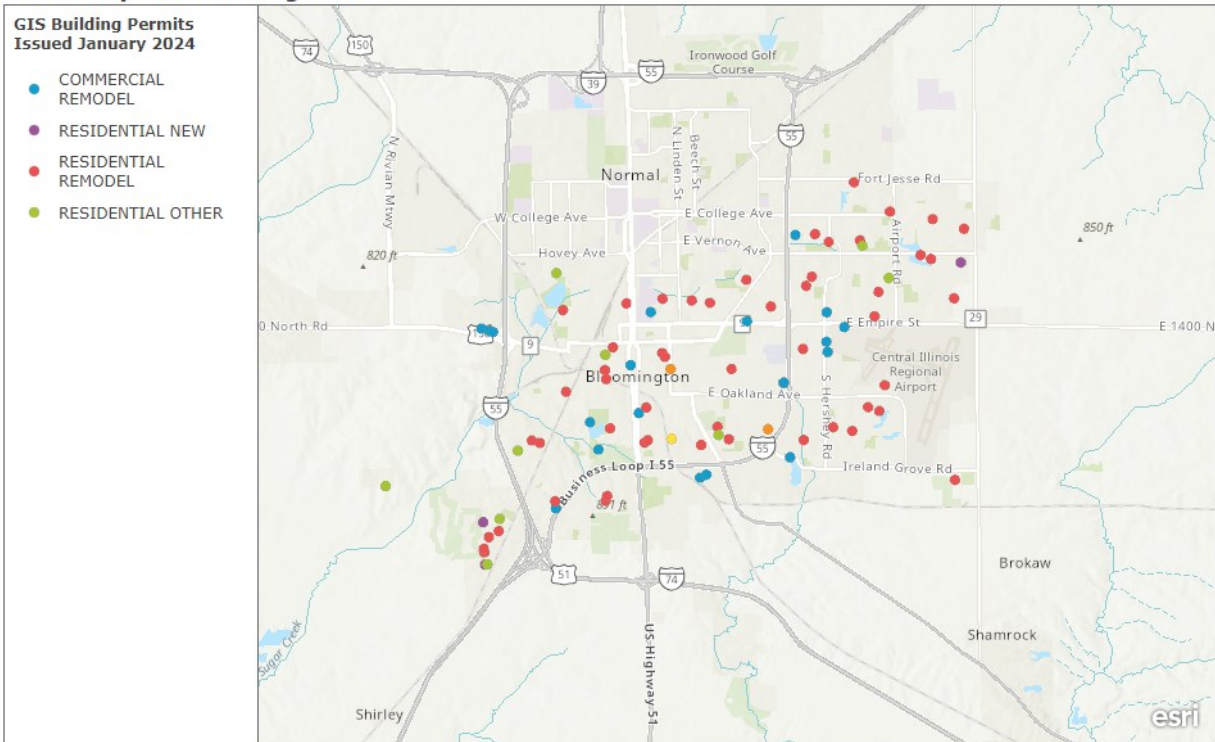

Single-Family Residential

- **6** New Residential Constructions
- These projects are primarily located in the southwestern portions of the City.

Residential Alterations

- **54** Residential Remodels
- **2** Multi-Family Remodels
- Residential & Multi-Family remodel projects are located all throughout the city.

Residential Other Permits

- **9** Residential Other Permits
- These projects are located all throughout the City.

Commercial

- **1** New Construction
- **24** Alterations/Additions
- These projects are located all throughout the city.

Building Permits Issued 01/01/2024 – 01/31/2024

The following information highlights projects for which a permit has been issued.

01 January 2024 Building Permits

Esri, NASA, NGA, USGS | McGIS-McLean County GIS, Esri, TomTom, Garmin, SafeGraph, GeoTechnologies, Inc, METI/NASA, USGS, EPA, NPS, USDA, USFWS

Single-Family Residential

- **6** New Residential Constructions
- These projects are primarily located in the southwestern portions of the City.

Residential Other Permits

- **8** Residential Other Permits
- These projects are located all throughout the City.