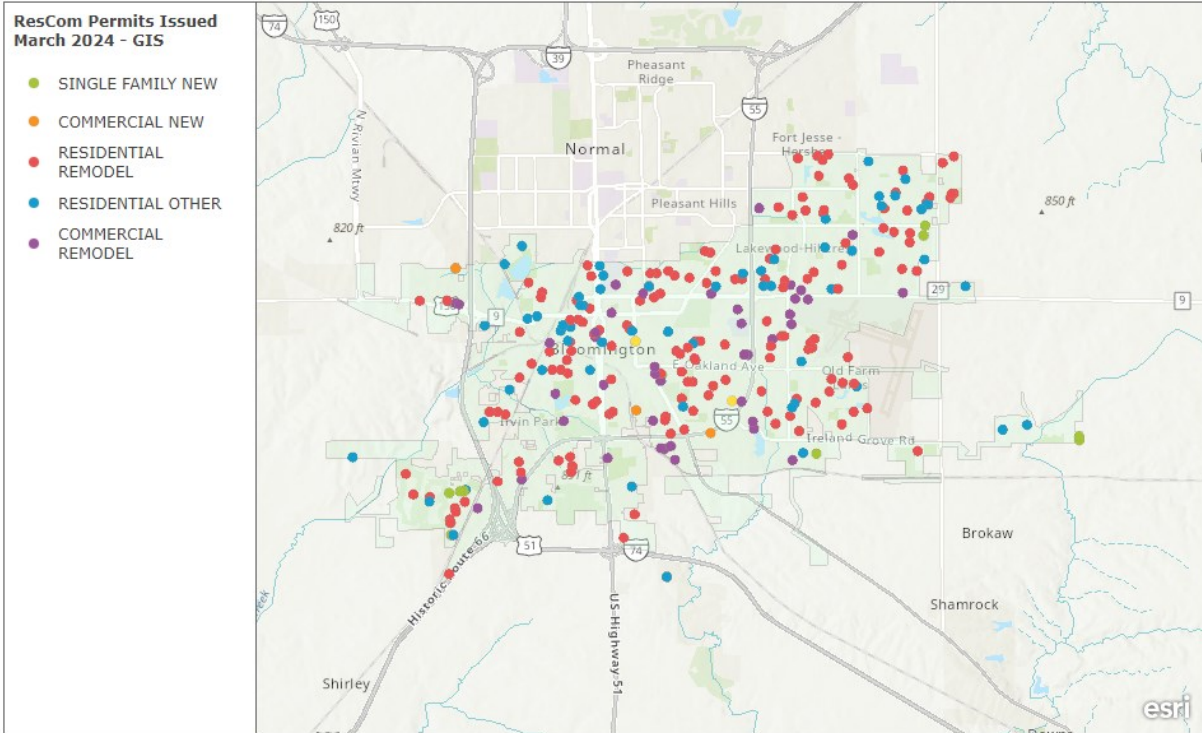

This Year

Building Permit Applications (Issued) **01/01/2024 – 03/31/2024**

2024 YTD RESIDENTIAL & COMMERCIAL BUILDING PERMITS

Esri, NASA, NGA, USGS | McGIS-McLean County GIS, Esri, TomTom, Garmin, SafeGraph, GeoTechnologies, Inc, METI/NASA, USGS, EPA, NPS, USDA, USFWS

Single-Family Residential

- **19** New Residential Constructions
- These projects are primarily located in the southwestern portions of the City.

Residential Alterations

- **186** Residential Remodels
- **1** Multi-Family Remodel
- Residential & Multi-Family remodel projects are located all throughout the city.

Residential Other Permits

- **65** Residential Other Permits
- **5** Residential Demolition Permits
- These projects are located all throughout the City.

Commercial

- **4** New Constructions
- **2** Commercial Demolition Permit
- **56** Alterations/Additions
- These projects are located all throughout the city.