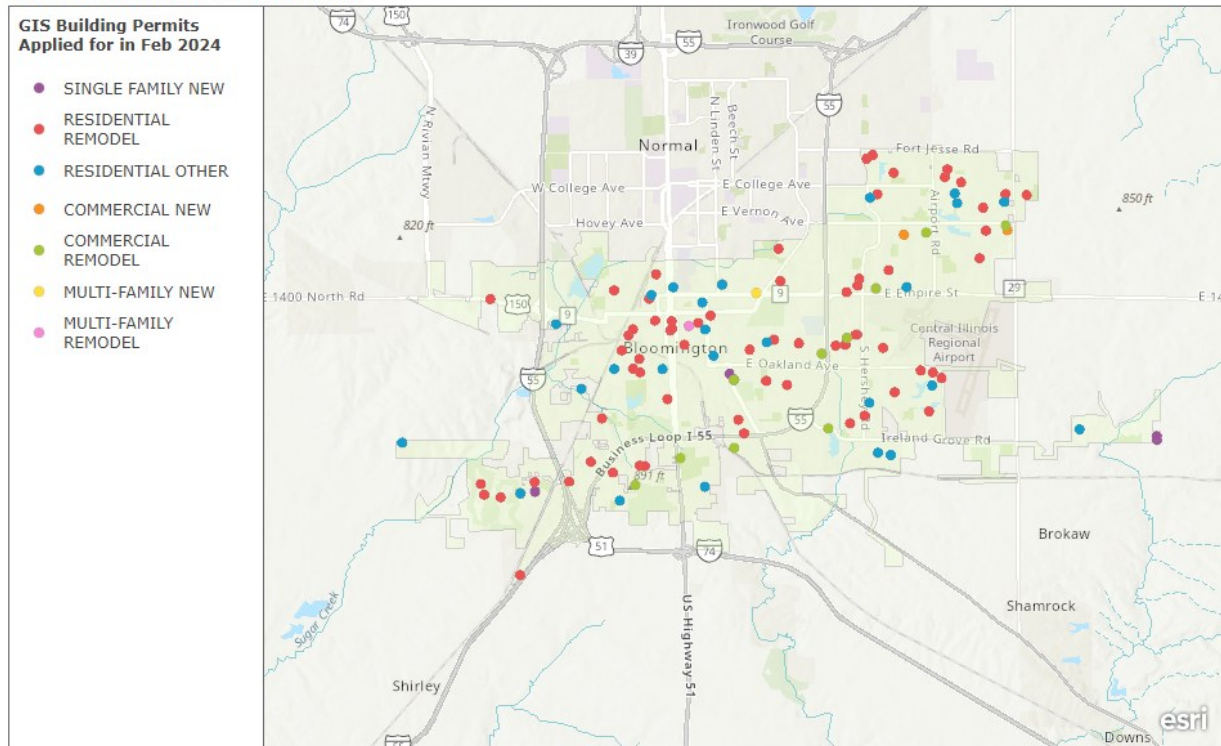

- **19** New Residential Constructions
- These projects are primarily located in the southwestern portions of the City.

Residential Alterations

- **186** Residential Remodels
- **1** Multi-Family Remodel
- Residential & Multi-Family remodel projects are located all throughout the city.

Residential Other Permits

- **65** Residential Other Permits
- **5** Residential Demolition Permits
- These projects are located all throughout the City.

Commercial

- **4** New Constructions
- **2** Commercial Demolition Permit
- **56** Alterations/Additions
- These projects are located all throughout the city.

FEBRUARY

Building Permit Applications Applied For (Not Yet Issued) 02/01/2024 – 02/29/2024

The following information shows projects applied for, but not yet issued.

BUILDING PERMITS FEB 2024

Esri, NASA, NGA, USGS | McGIS-McLean County GIS, Esri, TomTom, Garmin, SafeGraph, GeoTechnologies, Inc, METI/NASA, USGS, EPA, NPS, USDA, USFWS

Single-Family Residential

- **7** New Single Family Constructions
- **1** New Multi-Family Construction
- These projects are primarily located in the southwestern portions of the City.

Residential Alterations