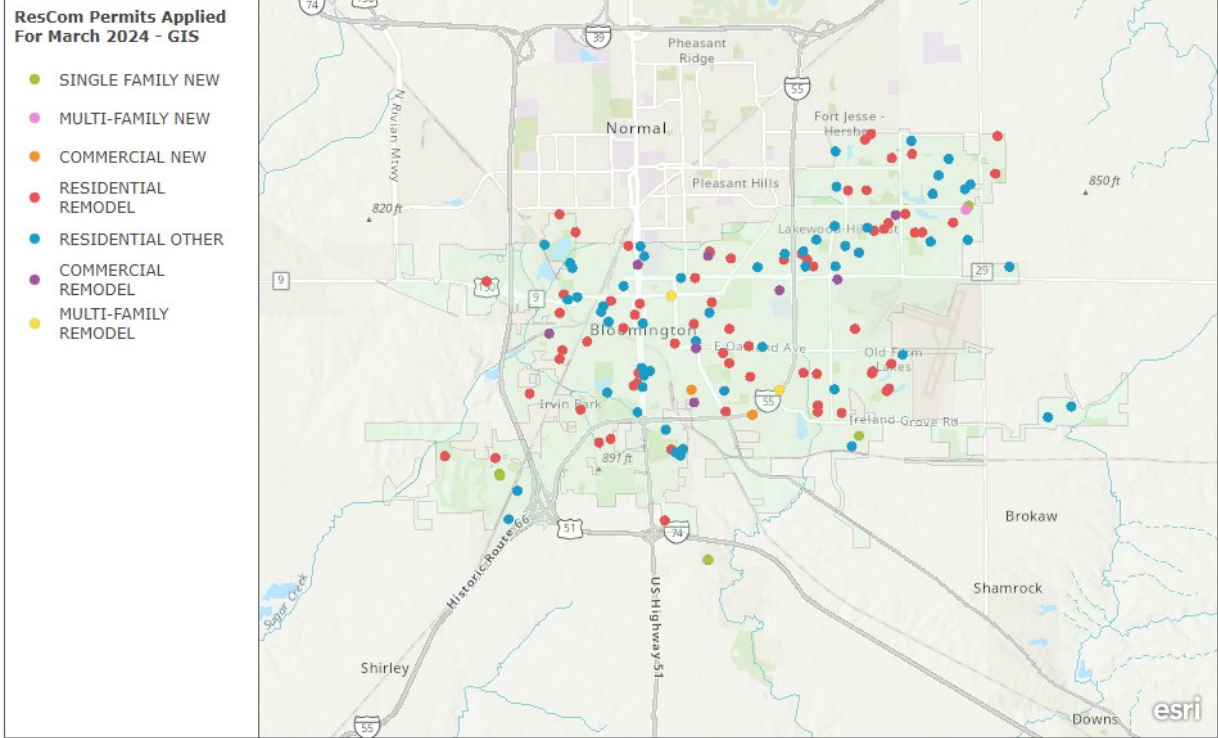

- **26** New Residential Constructions
- These projects are primarily located in the southwestern portions of the City.

Residential Alterations

- **261** Residential Remodels
- **4** Multi-Family Remodel
- Residential & Multi-Family remodel projects are located all throughout the city.

Residential Other Permits

- **103** Residential Other Permits
- **6** Residential Demolition Permits
- These projects are located all throughout the City.

Commercial

- **7** New Constructions
- **4** Commercial Demolition Permit
- **64** Alterations/Additions
- These projects are located all throughout the city.

MARCH

Building Permit Applications Applied For (Not Yet Issued) 03/01/2024 – 03/31/2024

The following information shows projects applied for, but not yet issued.

MARCH 2024

Esri, NASA, NGA, USGS | McGIS-McLean County GIS, Esri, TomTom, Garmin, SafeGraph, GeoTechnologies, Inc, METI/NASA, USGS, EPA, NPS, USDA, USFWS