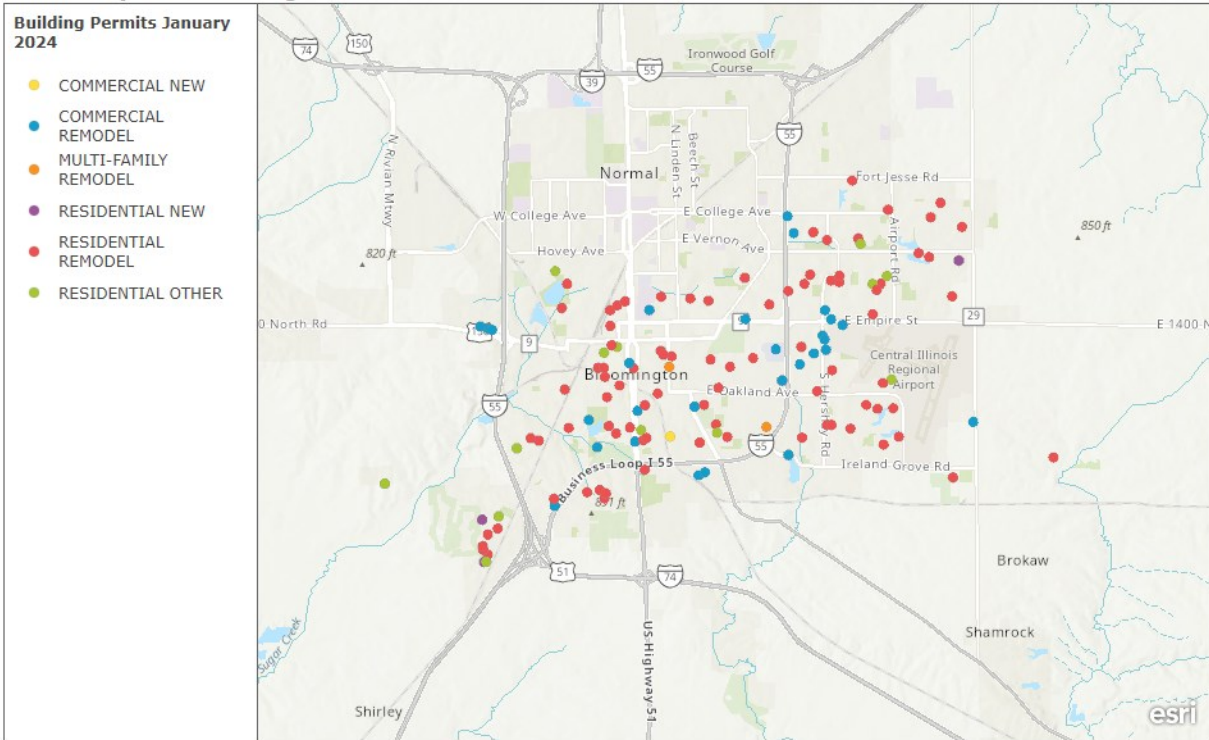

Building Permit Applications (Issued) 01/01/2024 – 01/31/2024

01 January 2024 Building Permits

Esri, NASA, NGA, USGS | McGIS-McLean County GIS, Esri, TomTom, Garmin, SafeGraph, GeoTechnologies, Inc, METI/NASA, USGS, EPA, NPS, USDA, USFWS

Single-Family Residential

- **6** New Residential Constructions
- These projects are primarily located in the southwestern portions of the City.

Residential Other Permits

- **8** Residential Other Permits
- These projects are located all throughout the City.

Residential Alterations

- **62** Residential Remodels
- **No** Multi-Family Remodels
- Residential & Multi-Family remodel projects are located all throughout the city.

Commercial

- **No** New Constructions
- **21** Alterations/Additions
- These projects are located all throughout the city.