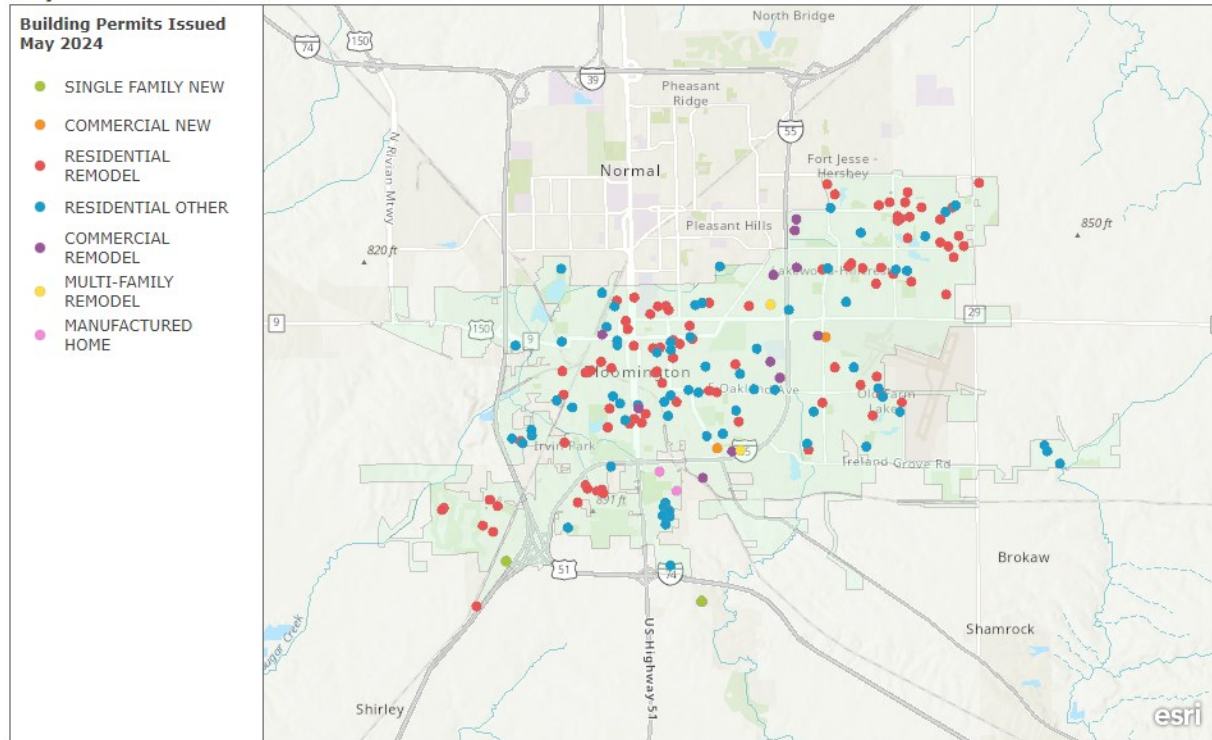

Single-Family Residential

- **9** New Single Family Constructions
- **0** New Multi-Family Construction
- **2** New Manufactured Homes
- These projects are primarily located in the outer portions of the City.

Residential Other Permits

- **77** Residential Other Permits
- These projects are located all throughout the City.

Residential Alterations

- **102** Residential Remodels
- **1** Multi-Family Remodel
- Residential & Multi-Family remodel projects are located all throughout the city.

Commercial

- **1** New Construction
- **8** Alterations/Additions
- These projects are located in the Central & Eastern portion of the city.

Building Permits Issued 05/01/2024 – 05/31/2024

The following information highlights projects for which a permit has been issued.

May 2024 Permits

Esri, NASA, NGA, USGS | McGIS-McLean County GIS, Esri, TomTom, Garmin, SafeGraph, GeoTechnologies, Inc, METI/NASA, USGS, EPA, NPS, USDA, USFWS

Single-Family Residential

- **7** New Single-Family Constructions
- **2** New Manufactured Homes
- These projects are primarily located in the southern portion of the City.