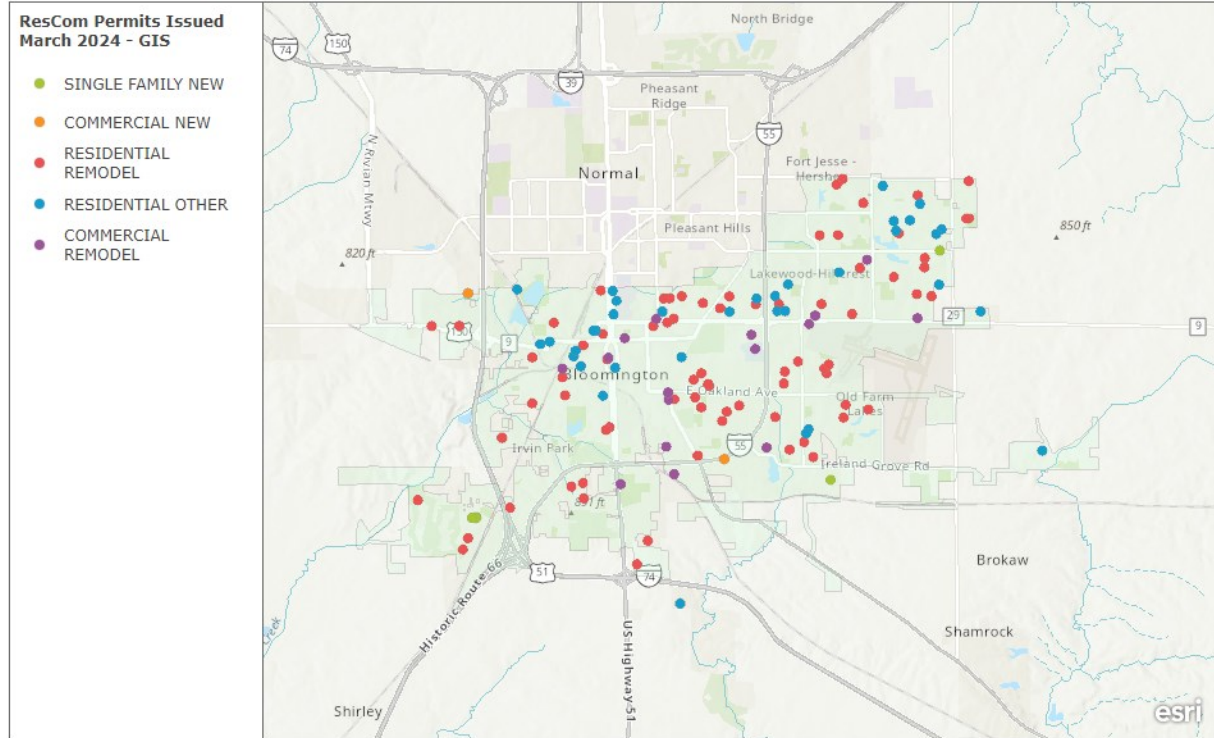

Single-Family Residential

- **12** New Single Family Constructions
- **1** New Multi-Family Construction
- These projects are primarily located in the southern portion of the City.

Residential Other Permits

- **59** Residential Other Permits
- These projects are located all throughout the City.

Residential Alterations

- **67** Residential Remodels
- **2** Multi-Family Remodel
- Residential & Multi-Family remodel projects are located all throughout the city.

MARCH 2024

Esri, NASA, NGA, USGS | McGIS-McLean County GIS, Esri, TomTom, Garmin, SafeGraph, GeoTechnologies, Inc, METI/NASA, USGS, EPA, NPS, USDA, USFWS

Single-Family Residential

- **7** New Single-Family Constructions
- These projects are primarily located in the southern and eastern portions of the City.