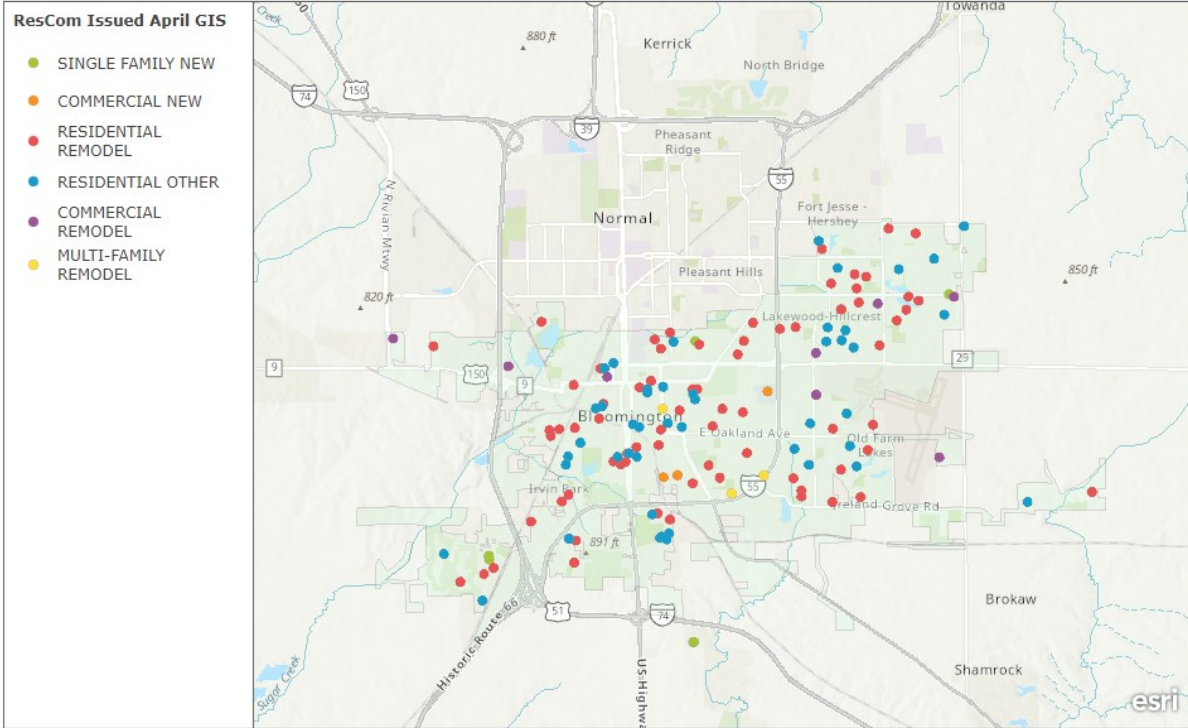

Single-Family Residential

- **20** New Single Family Constructions
- **0** New Multi-Family Construction
- These projects are primarily located in the Southwestern portion of the City.

Residential Other Permits

- **82** Residential Other Permits
- These projects are located all throughout the City.

Residential Alterations

- **109** Residential Remodels
- **4** Multi-Family Remodel
- Residential & Multi-Family remodel projects are located all throughout the city.

My Map

Esri, NASA, NGA, USGS | McGIS-McLean County GIS, Esri, TomTom, Garmin, SafeGraph, GeoTechnologies, Inc, METI/NASA, USGS, EPA, NPS, USDA, USFWS

Single-Family Residential

- **7** New Single-Family Constructions
- These projects are primarily located in the southern portion of the City.