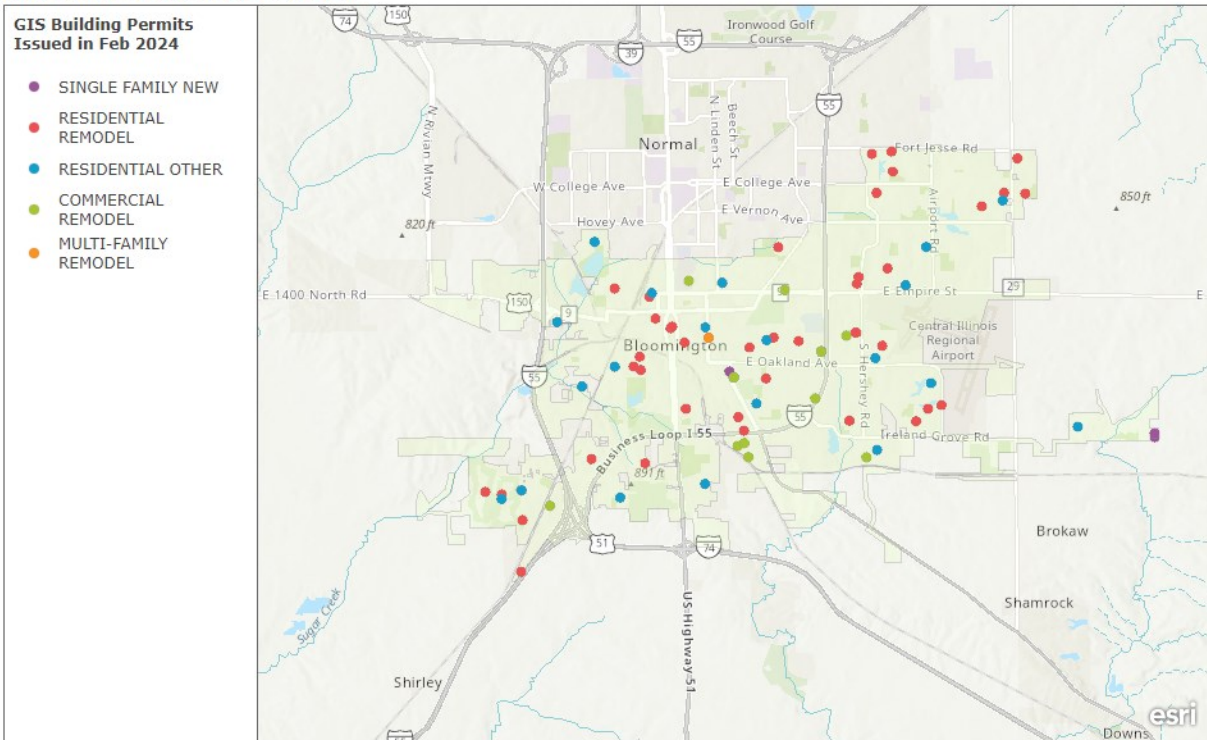

Single-Family Residential

- **7** New Single Family Constructions
- **1** New Multi-Family Construction
- These projects are primarily located in the southwestern portions of the City.

Residential Alterations

- **71** Residential Remodels
- **1** Multi-Family Remodel
- Residential & Multi-Family remodel projects are located all throughout the city.

Residential Other Permits

- **27** Residential Other Permits
- These projects are located all throughout the City.

BUILDING PERMITS FEB 2024

Esri, NASA, NGA, USGS | McGIS-McLean County GIS, Esri, TomTom, Garmin, SafeGraph, GeoTechnologies, Inc, METI/NASA, USGS, EPA, NPS, USDA, USFWS

Single-Family Residential

- **6** New Single Family Constructions
- These projects are primarily located in the southwestern portions of the City.