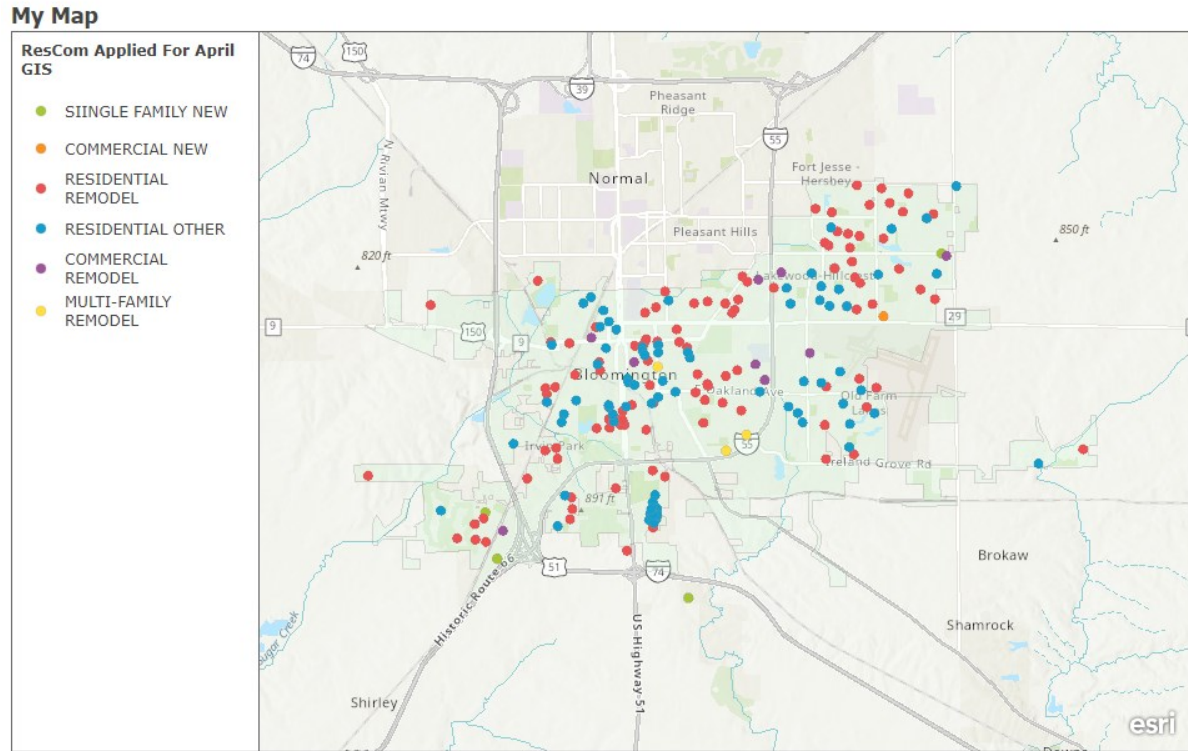

APRIL

Building Permit Applications Applied For (Not Yet Issued) 04/01/2024 – 04/30/2024

The following information shows projects applied for, but not yet issued.

Esri, NASA, NGA, USGS | McGIS-McLean County GIS, Esri, TomTom, Garmin, SafeGraph, GeoTechnologies, Inc, METI/NASA, USGS, EPA, NPS, USDA, USFWS

Single-Family Residential

- **20** New Single Family Constructions
- **0** New Multi-Family Construction
- These projects are primarily located in the Southwestern portion of the City.

Residential Other Permits

- **82** Residential Other Permits
- These projects are located all throughout the City.

Residential Alterations

- **109** Residential Remodels
- **4** Multi-Family Remodel
- Residential & Multi-Family remodel projects are located all throughout the city.

Commercial

- **1** New Construction
- **10** Alterations/Additions
- These projects are located in the Eastern portion of the city.