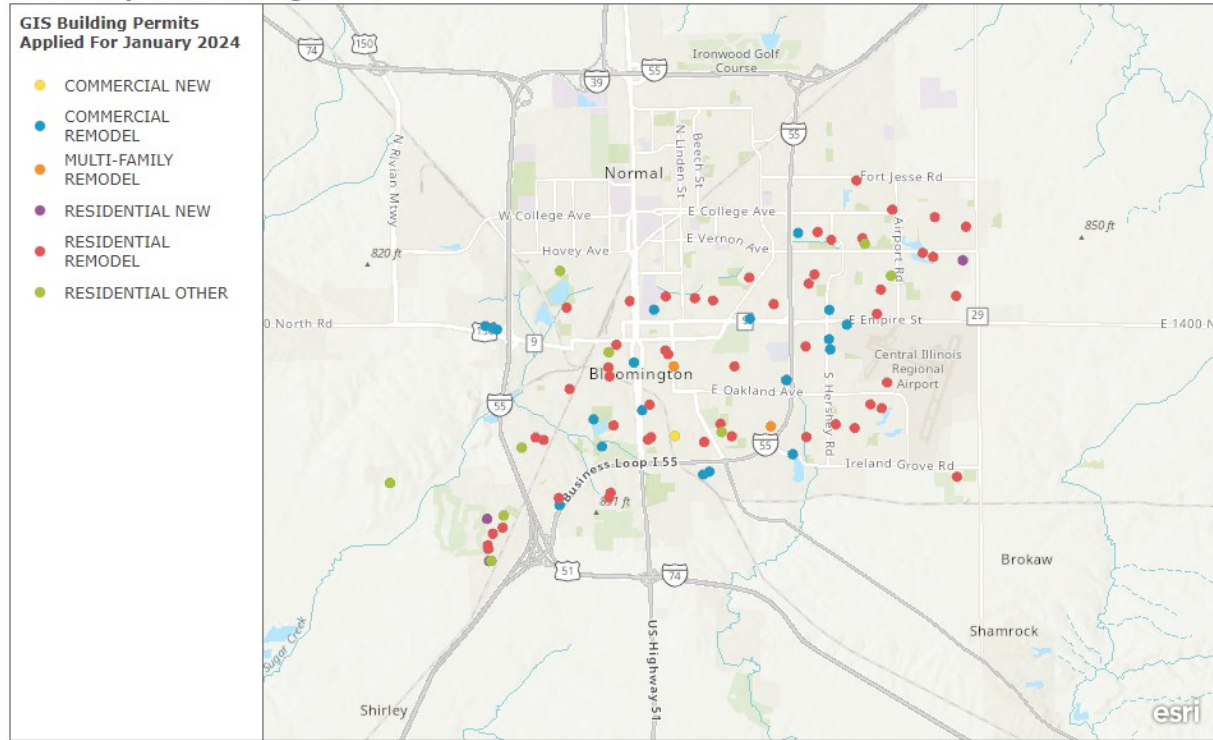

Residential Alterations

- **106** Residential Remodels
- **1** Multi-Family Remodel
- Residential & Multi-Family remodel projects are located all throughout the city.

Residential Other Permits

- **28** Residential Other Permits
- **No** Residential Demolition Permits
- These projects are located all throughout the City.

The following information shows projects applied for, but not yet issued.

01 January 2024 Building Permits

Esri, NASA, NGA, USGS | McGIS-McLean County GIS, Esri, TomTom, Garmin, SafeGraph, GeoTechnologies, Inc, METI/NASA, USGS, EPA, NPS, USDA, USFWS