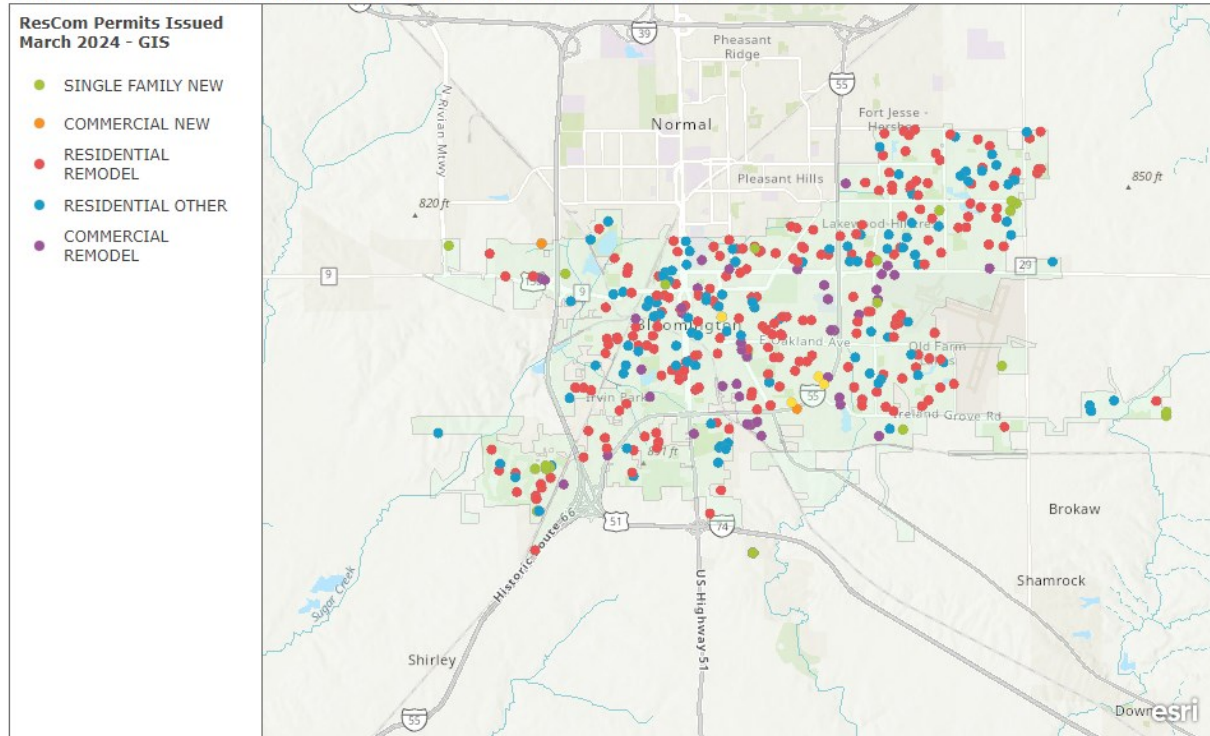

This Year

Building Permit Applications (Issued) **01/01/2024 – 04/30/2024**

2024 YTD RESIDENTIAL & COMMERCIAL BUILDING PERMITS

Esri, NASA, NGA, USGS | McGIS-McLean County GIS, Esri, TomTom, Garmin, SafeGraph, GeoTechnologies, Inc, METI/NASA, USGS, EPA, NPS, USDA, USFWS

Single-Family Residential

- **26** New Residential Constructions
- These projects are primarily located in the southwestern portions of the City.

Residential Alterations

- **261** Residential Remodels
- **4** Multi-Family Remodel
- Residential & Multi-Family remodel projects are located all throughout the city.

Residential Other Permits

- **103** Residential Other Permits
- **6** Residential Demolition Permits
- These projects are located all throughout the City.

Commercial

- **7** New Constructions
- **4** Commercial Demolition Permit
- **64** Alterations/Additions
- These projects are located all throughout the city.