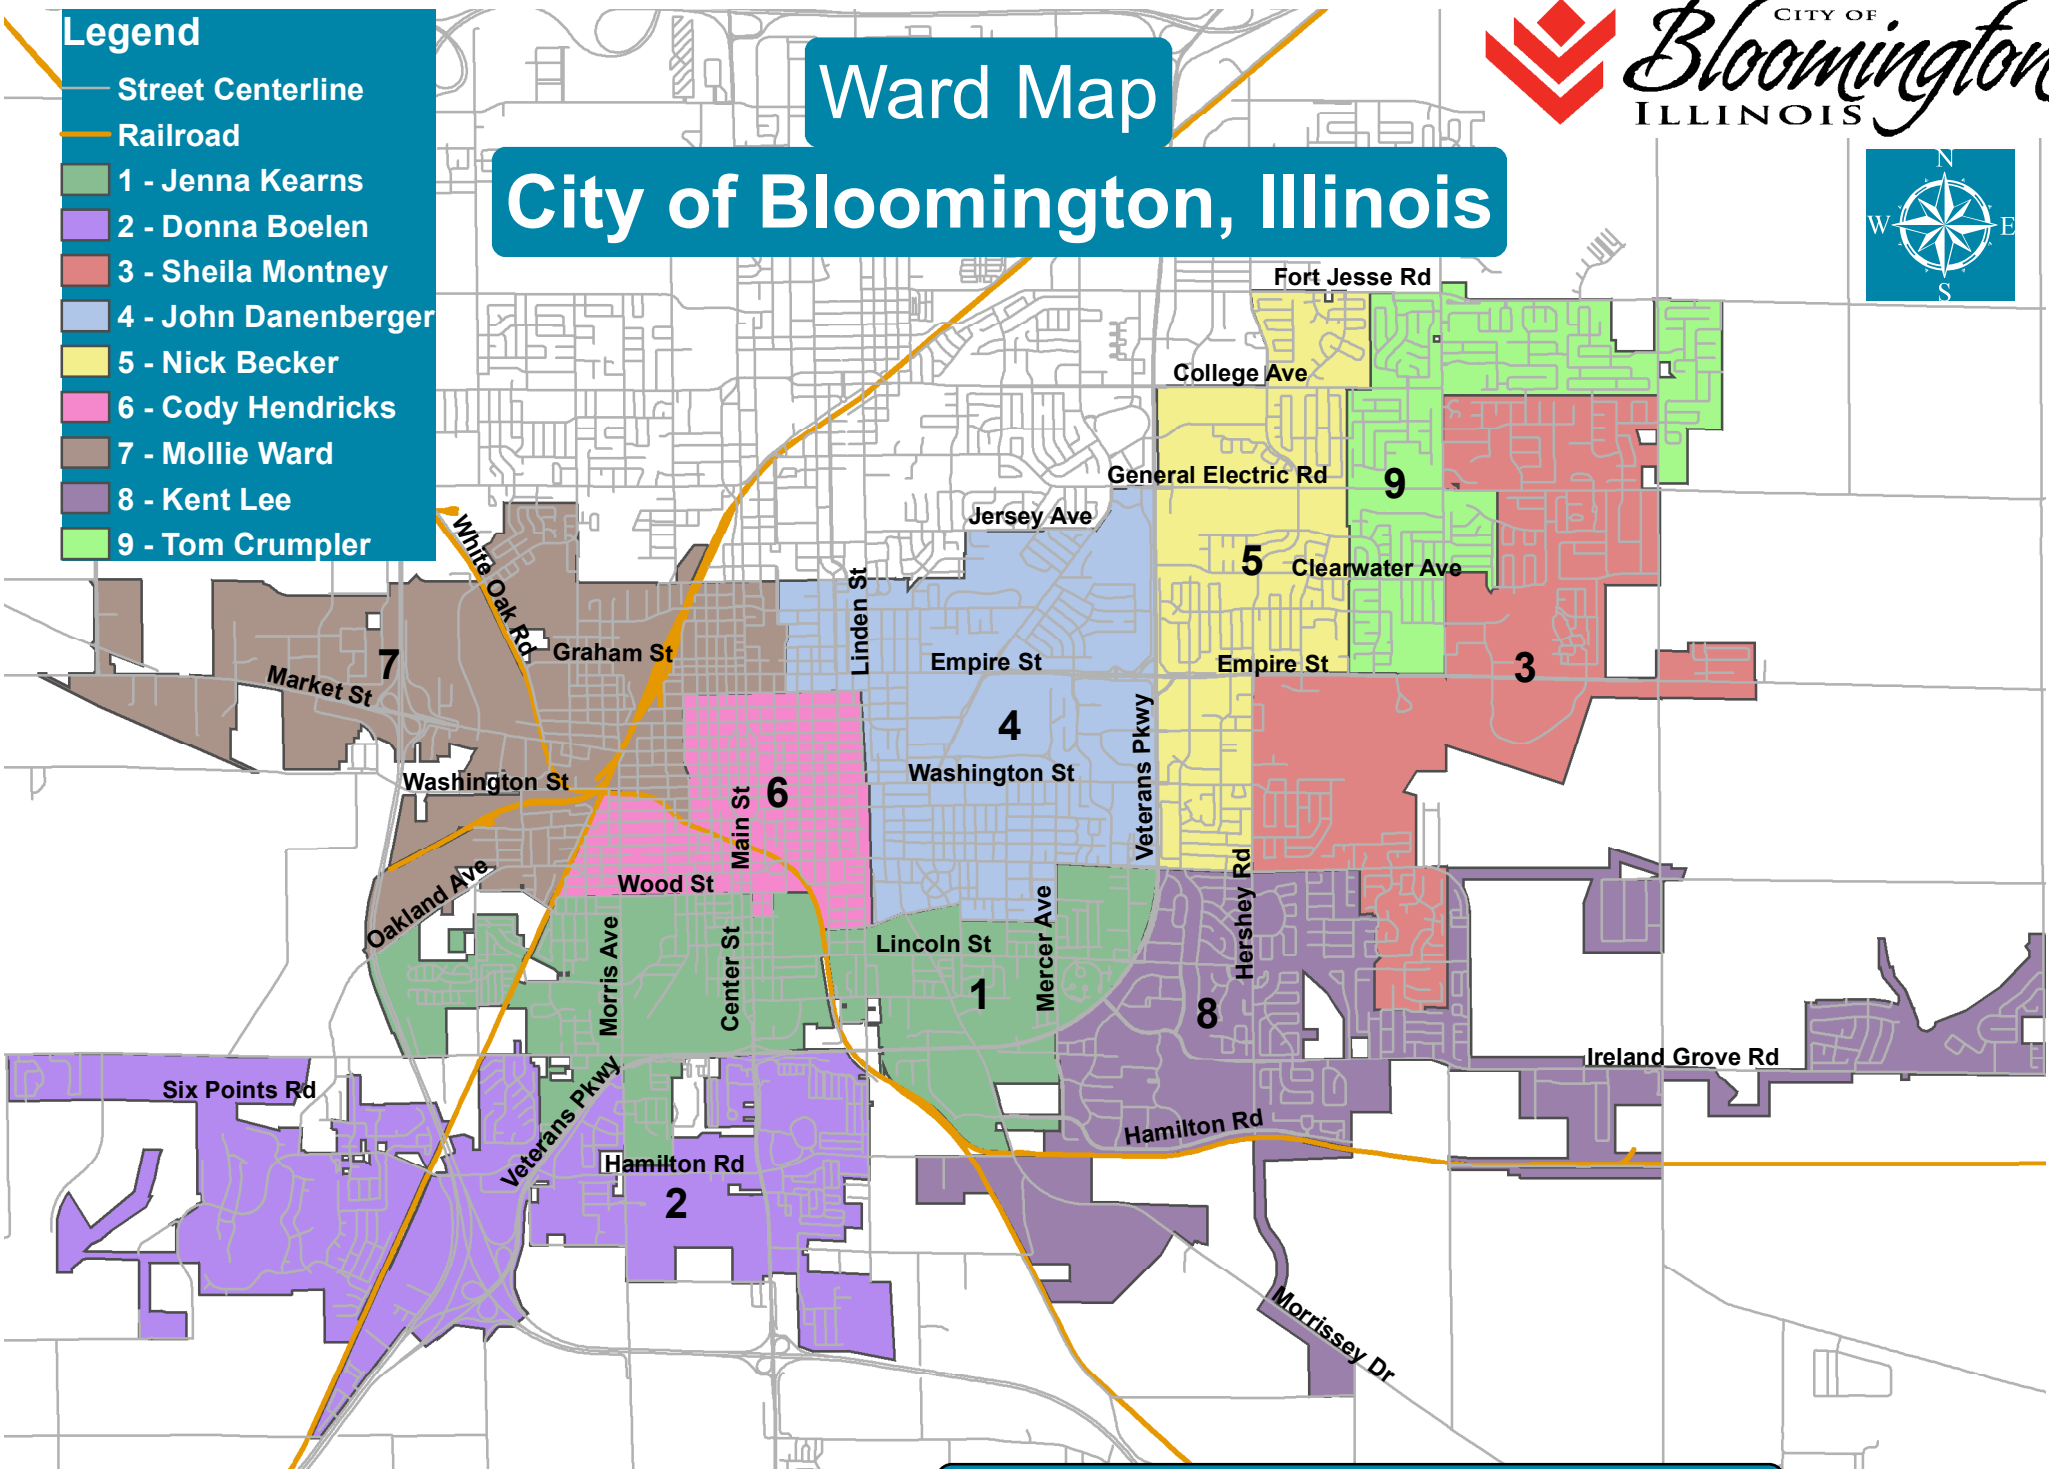

# Ward Map

## City of Bloomington, Illinois

- Legend**
-  Street Centerline
  -  Railroad
  -  1 - Jenna Kearns
  -  2 - Donna Boelen
  -  3 - Sheila Montney
  -  4 - John Danenberger
  -  5 - Nick Becker
  -  6 - Cody Hendricks
  -  7 - Mollie Ward
  -  8 - Kent Lee
  -  9 - Tom Crumpler

**2025 election for odd numbered wards**  
**2027 election for even numbered wards**

Revised 5/1/2023