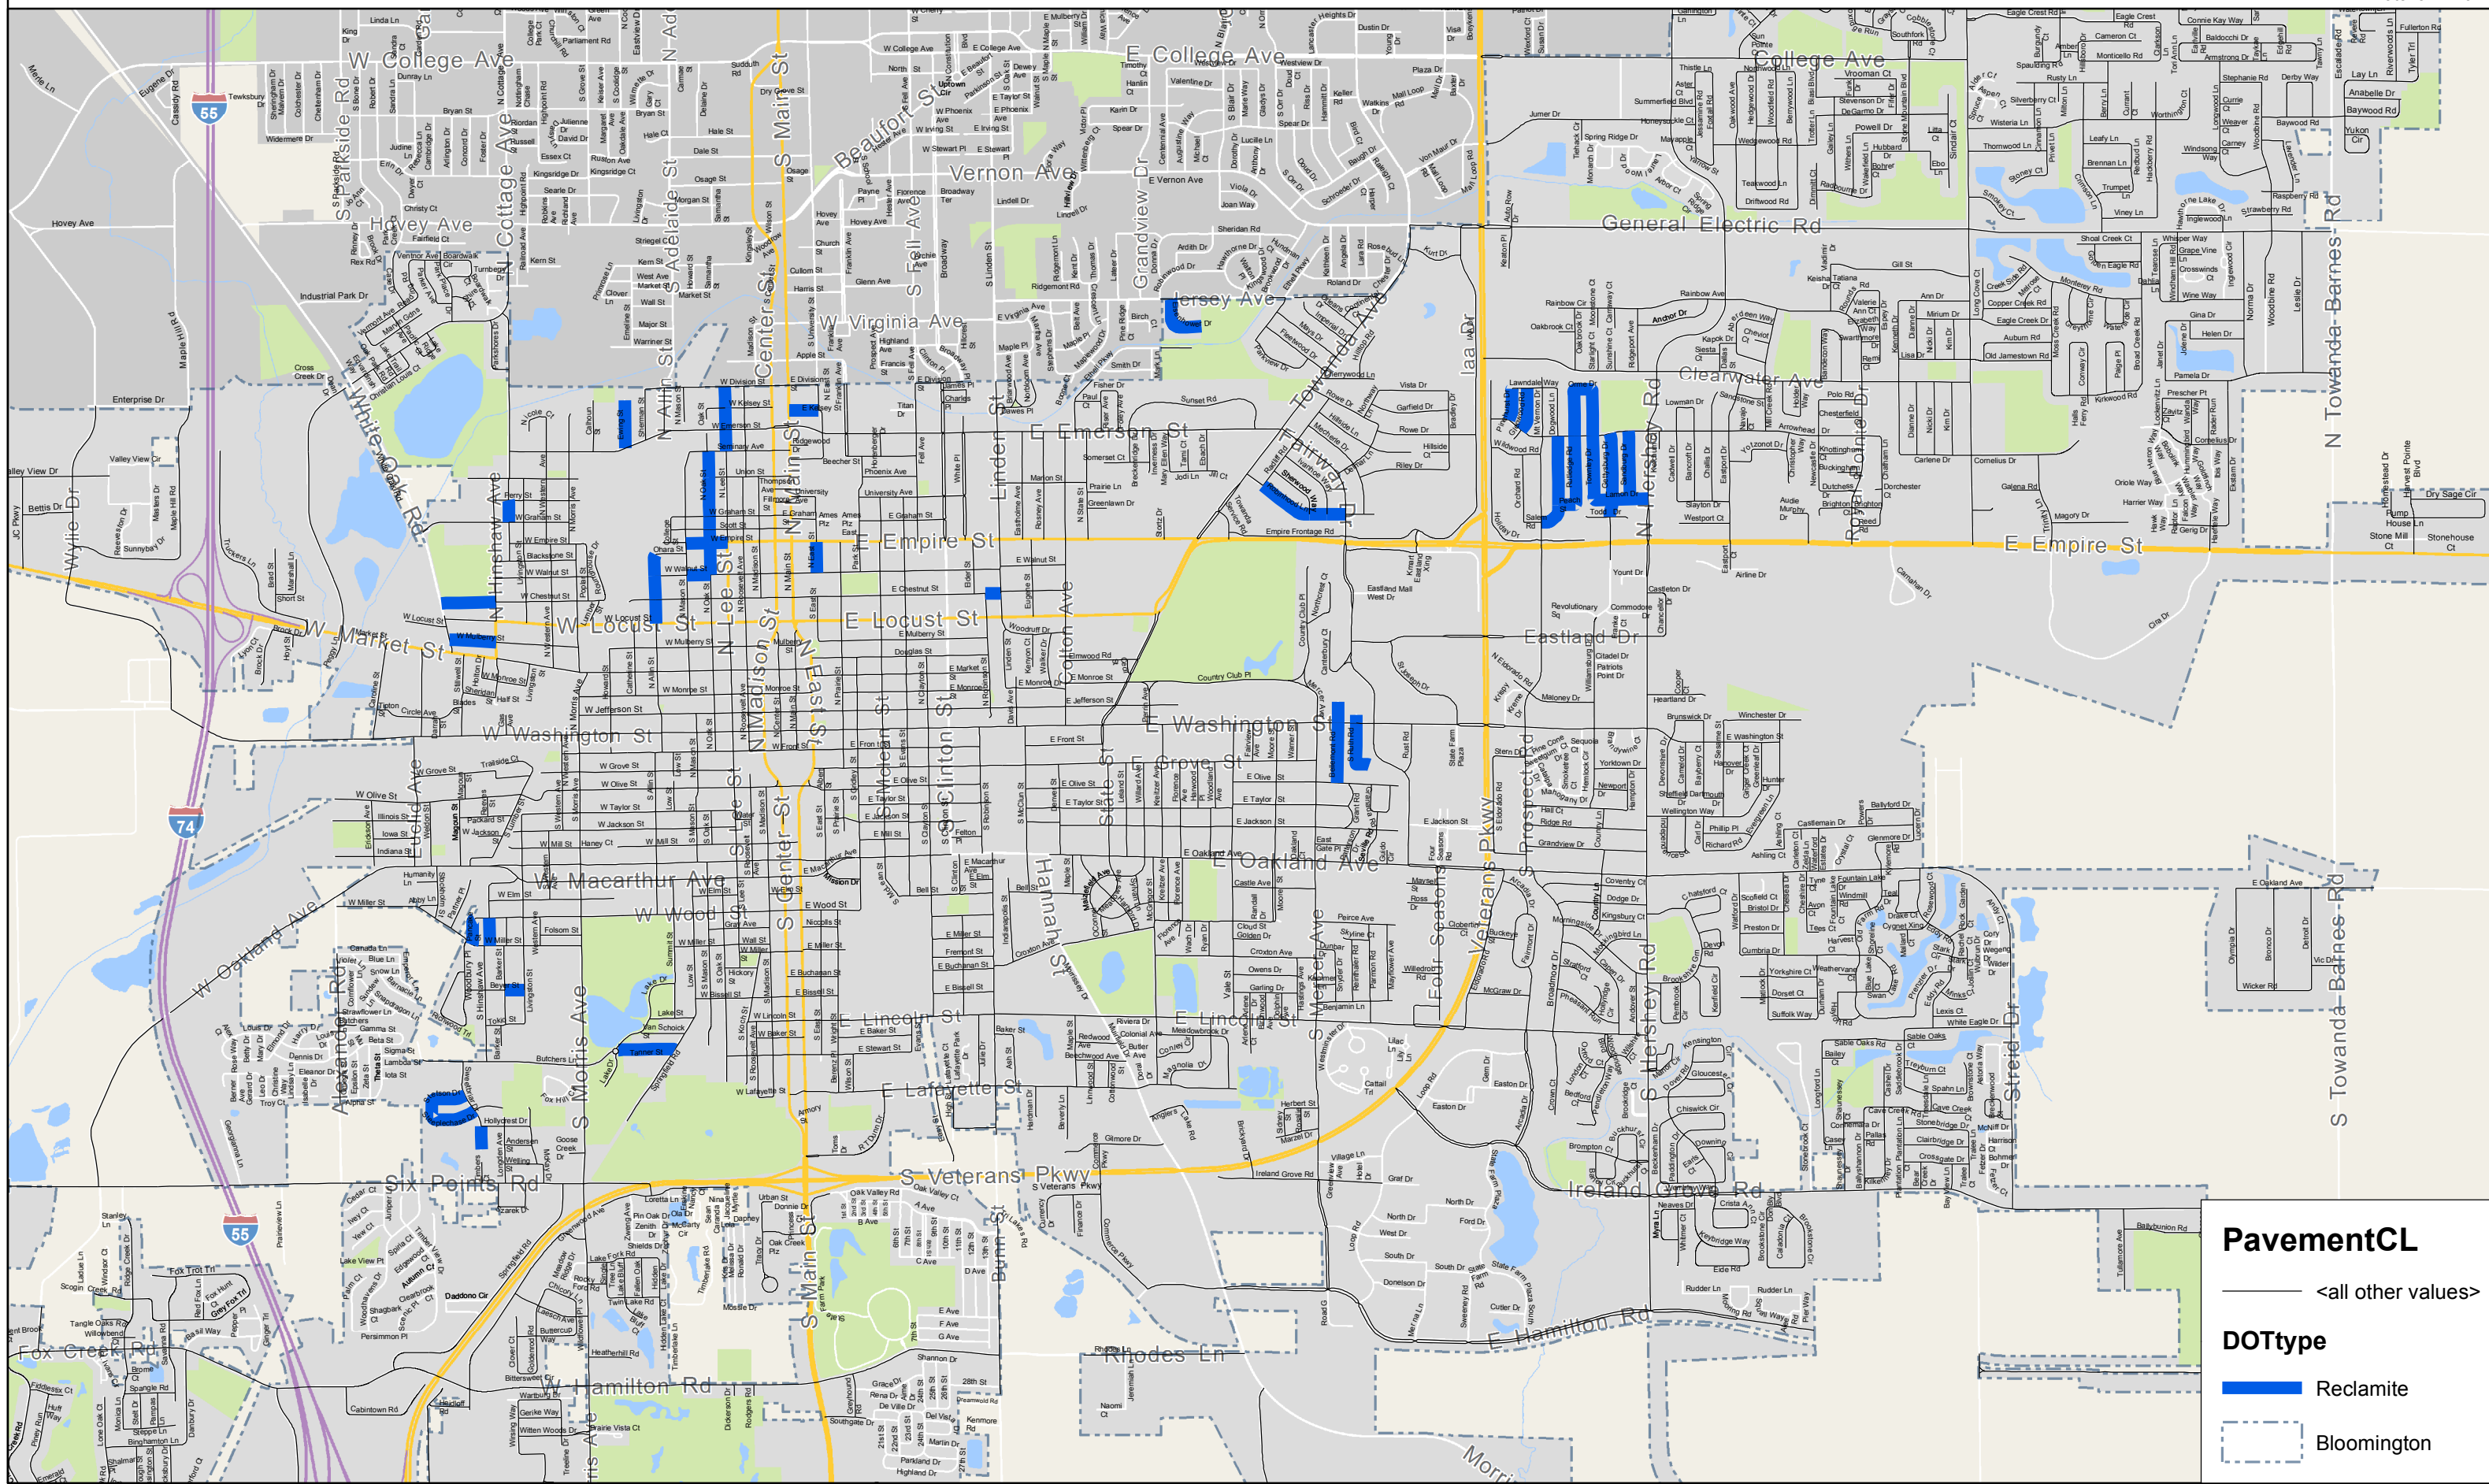

FY23 RECLAMITE MAP

PavementCL
— <all other values>

DOTtype
■ Reclamite

⋯ Bloomington

FY23 RECLAMITE LIST OF STREETS

STREET	FROM	TO
ALLIN ST	LOCUST ST	OHARA ST
BELLEMONT RD	WASHINGTON ST	OLIVE ST
BEYER ST	LIVINGSTON ST	BARKER ST
CHESTNUT ST	HINSHAW AVE	WHITE OAK RD
CHESTNUT ST	ROBINSON ST	LINDEN ST
COTTAGE AVE	GRAHAM ST	PERRY ST
DOGWOOD LN	MT VERNON	ARROWHEAD DR
EAST ST	WALNUT ST	EMPIRE ST
EISENHOWER DR	JERSEY AVE	END
EMPIRE ST	LEE ST	MASON ST
EWING ST	SEMINARY AVE	END
GETTYSBURG DR	TODD DR	ARROWHEAD DR
GLENWOOD RD	ARROWHEAD DR	LAWNDALE WAY
HINSHAW AVE	WOOD ST	MILLER ST
KELSEY ST	MAIN ST	EAST ST
LAMON DR	TOWNLEY DR	GETTYSBURG DR
LAMON DR	GETTYSBURG DR	SANDBURG DR
LAMON DR	SANDBURG DR	HERSHEY RD
LEE ST	SEMINARY AVE	DIVISION ST
MULBERRY ST	HINSHAW AVE	WHITE OAK RD
OAK ST	WALNUT ST	SEMINARY AVE
ORME DR	RUTLEDGE RD	TOWNLEY DR
PANCAKE ST	WOOD ST	MILLER ST
PEACH ST	DOGWOOD LN	RUTLEDGE RD
PINEHURST DR	ARROWHEAD DR	LAWNDALE WAY
ROBINHOOD LN	RADLIFF RD	FAIRWAY DR
RUTH RD	WASHINGTON ST	END
RUTLEDGE RD	ARROWHEAD DR	ORME DR
SANDBURG DR	LAMON DR	ARROWHEAD DR
STEEPLECHASE DR	SWEETBRIAR DR	STETSON DR
STETSON DR	SWEETBRIAR DR	STEEPLECHASE DR
SWEETBRIAR DR	HOLLYCREST DR	SOUTH CUL-DE-SAC
TANNER ST	SPRINGFIELD RD	LAKE DRIVE
TOWNLEY DR	ARROWHEAD DR	ORME DR
WALNUT ST	OAK ST	MASON ST