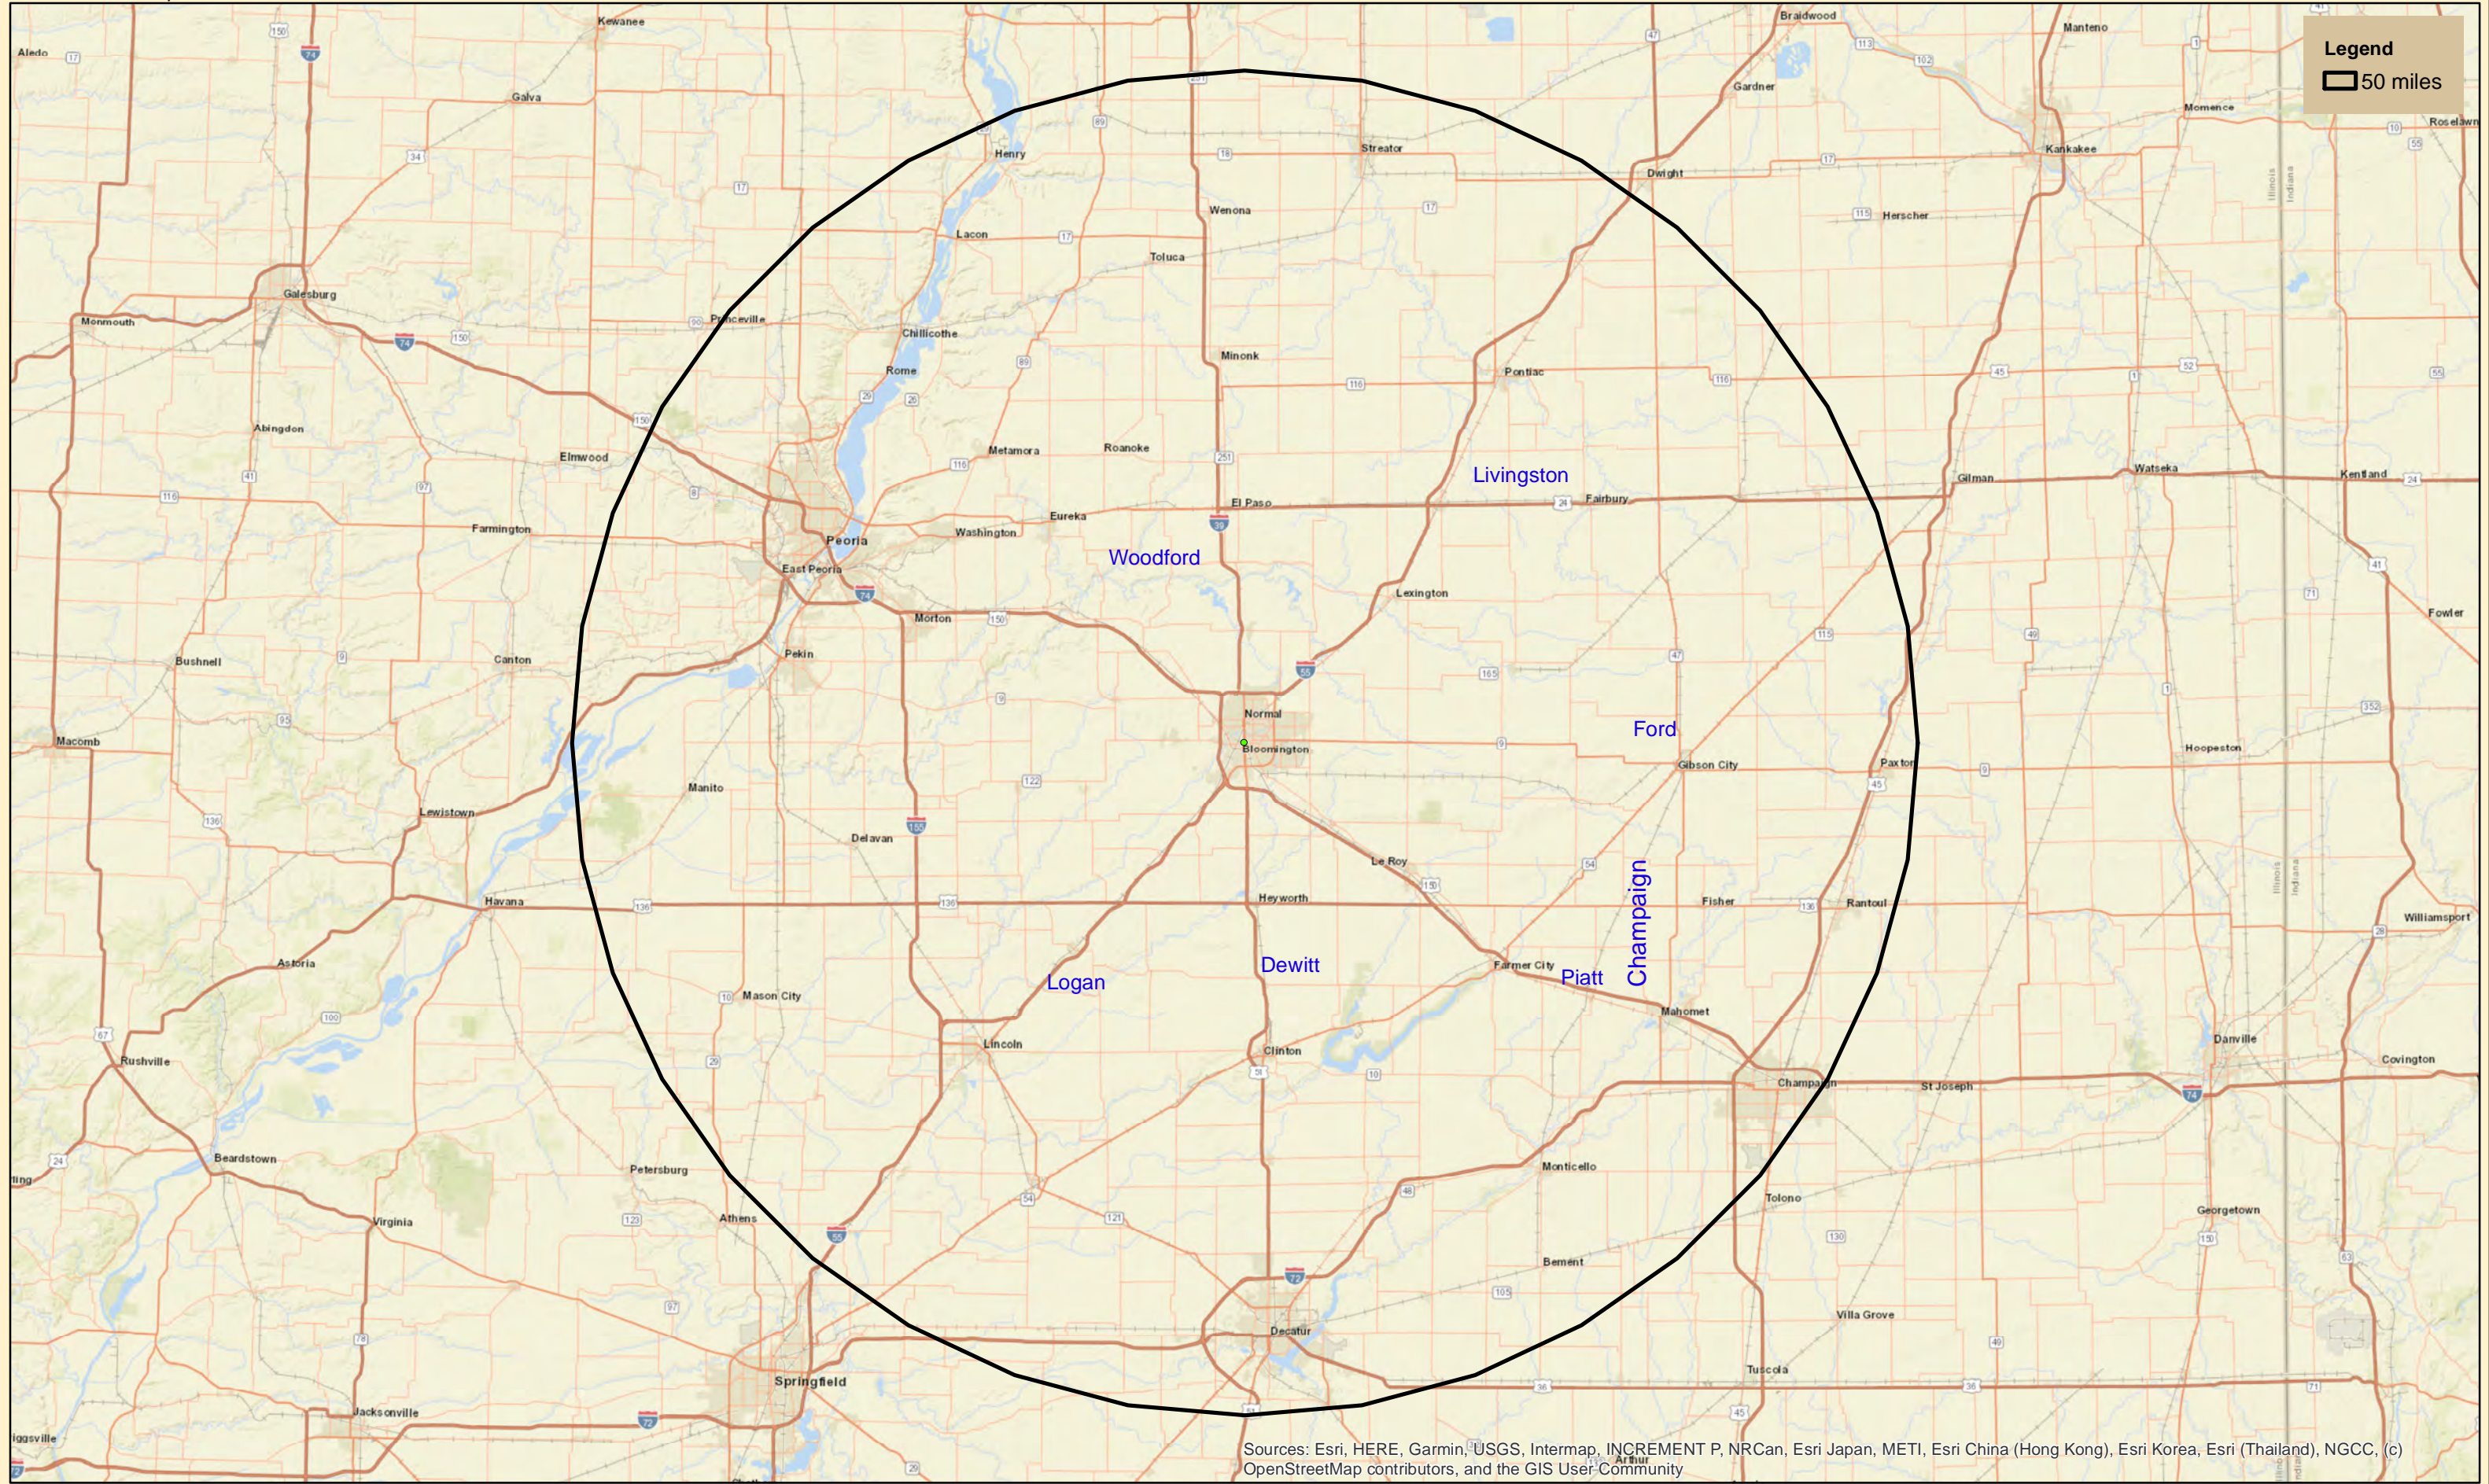

**50 Mile Radius Map from GeoCenter
Main St and Locust St**

Legend
50 miles

Sources: Esri, HERE, Garmin, USGS, Intermap, INCREMENT P, NRCan, Esri Japan, METI, Esri China (Hong Kong), Esri Korea, Esri (Thailand), NGCC, (c) OpenStreetMap contributors, and the GIS User Community