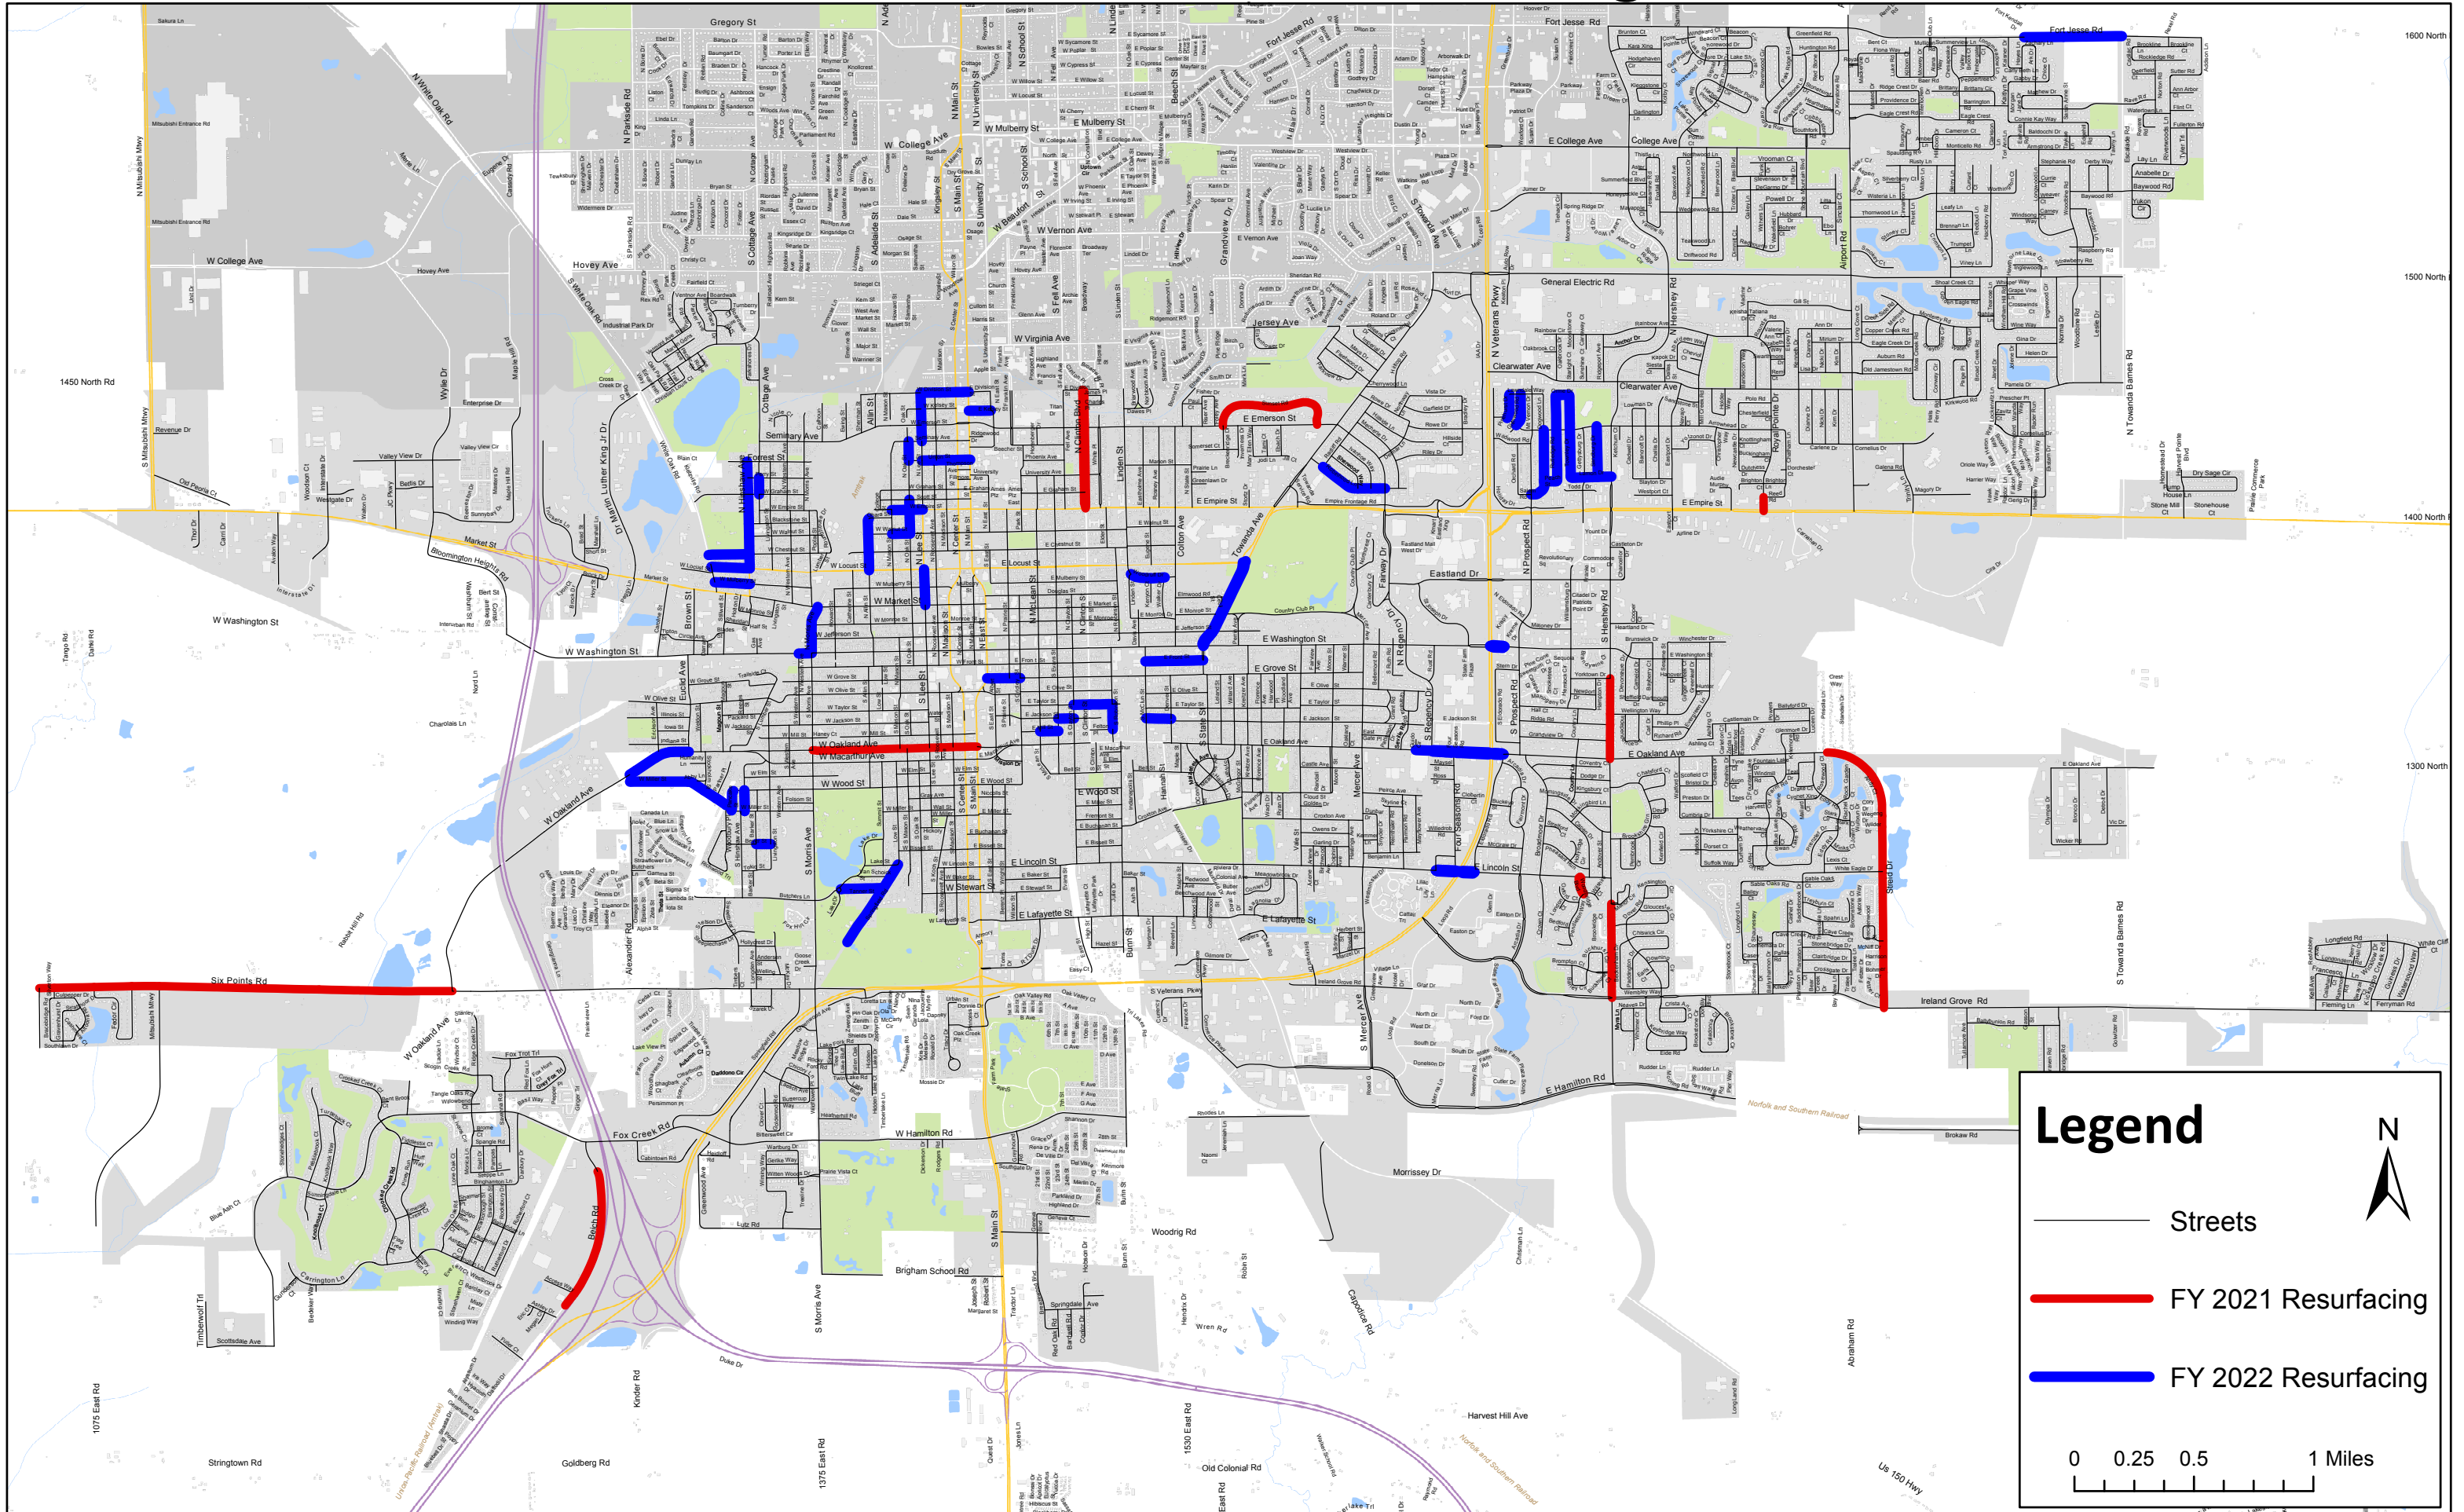

FY 2021 to FY 2022 Resurfacing Plan

Legend

- Streets
- FY 2021 Resurfacing
- FY 2022 Resurfacing

0 0.25 0.5 1 Miles

STREETS PROPOSED FOR RESURFACING IN FY 2021

STREET	START	END
BEICH RD	FOX CREEK RD	ASHLEY DR
CLINTON BLVD	EMPIRE ST	DIVISION ST
HERSHEY RD	IRELAND GROVE	MANOR CIR
HERSHEY RD	OAKLAND AVE	YORKTOWN
OAKLAND AVE	MAIN ST	MORRIS AVE
ROYAL POINTE DR	EMPIRE ST	REED RD
SIX POINTS RD	OAKLAND AVE	BLOOMINGDALE RD
STREID DR	IRELAND GROVE RD	OAKLAND AVE
SUNSET RD	EMERSON ST	EMERSON ST
WOODBIDGE BLVD	LINCOLN ST	PENDLETON WAY