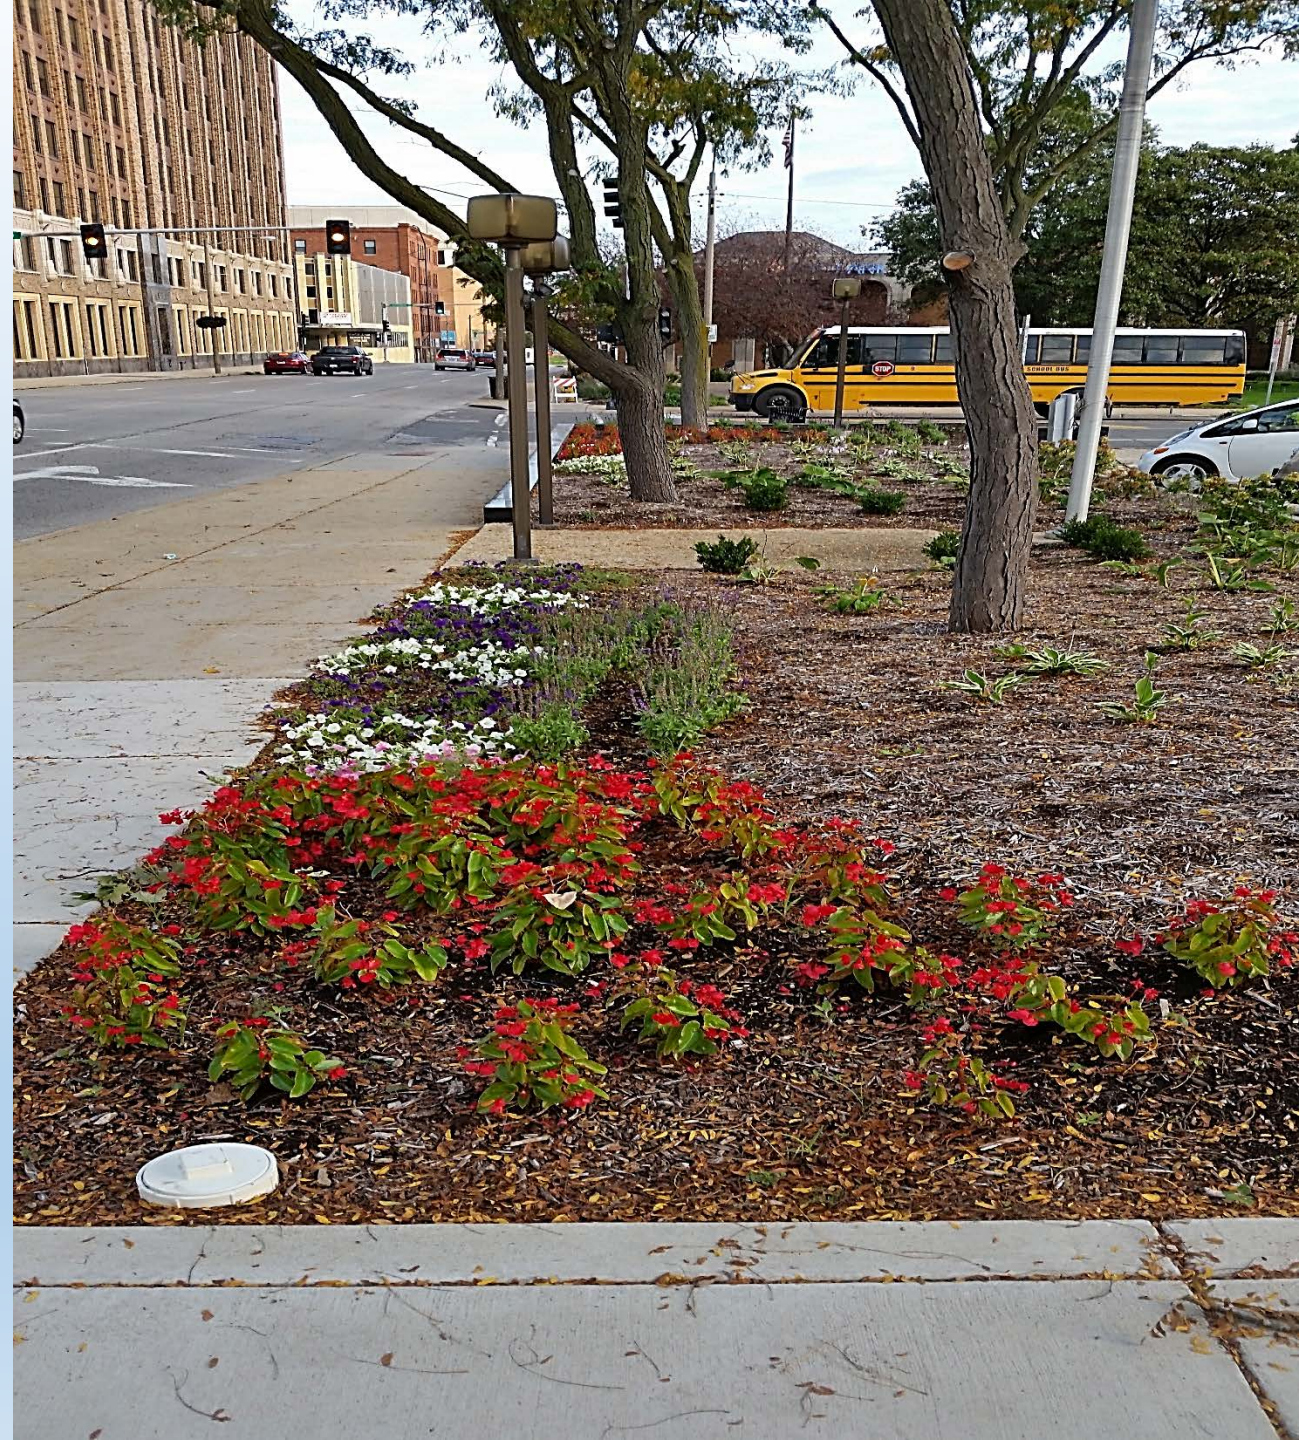

Plaza North

Bioswale, trees,
irrigation system,
lights and sod
installed

Plaza North

Bioswale, trees,
irrigation system,
lighting and sod
installed

Government Center Parking

County hired
PRCA to do
landscape design
and installation

Withers Park Trotter Fountain

Fountain
operating and
restored in 2014.
Popular lunch
spot.

BCPA Lincoln Park

Open space for
lawn events and
gatherings

Plant Beds

Managed and
watered by PRCA

Plant Beds

Volunteer groups
assist and plant
around the
Courthouse
Square

Banners

Seasonal and standard banners installed and rotated by PRCA

Holiday Decorating

“Mayors Tree” at
Withers Park

Holiday Decorating

Main Street and
around Square
DBA and PRCA

Constitution Trail

Connections to
Downtown,
signage
cooperative with
Friends of Trail